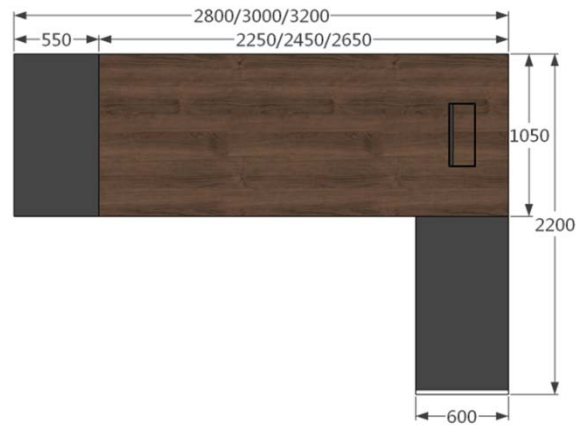

Inner space is for yourself to arrange

A gentle press can open the door

Bilateral symmetry but maintaining feature

Unique outward open cabinet

Overall size

Overall table size : (W*D*H)

- 1、 2800*2200*750
- 2、 3000*2200*750
- 3、 3200*2200*750

Component : (W*D*H)

Tabletop :

- 2250*1050*50
- 2450*1050*50
- 2650*1050*50

Floor cabinet :

- 550*1050*750

Side cabinet :

- 2150*600*650

Movable cabinet size

The back plate is leather with embossing technique

Size: (W*D*H)

550*1050*750

Material :

Dark grey lacquer

Features:

- 1、 Locking
- 2、 The first drawer is pen box, and the others are basic drawers
- 3、 The back plate is leather with embossing technique
- 4、 Damping rail is adopted

Side cabinet size

Size : (W*D*H)
2150*600*650

Material:

Cabinet body and door are dark grey lacquer;
External side board and chassis are silver grey lacquer

Features:

- 1、 cabinet top board has strip (3 strong and 2 weak), with threaded hole.
- 2、 cabinet has standard swing-door cabinet, among which the second can be upgraded to printer drawer with extra cost.
- 4、 Back cabinet slot matches table flapper.
- 5、 Computer case cabinet has steel strip flapper, for 86 plate.