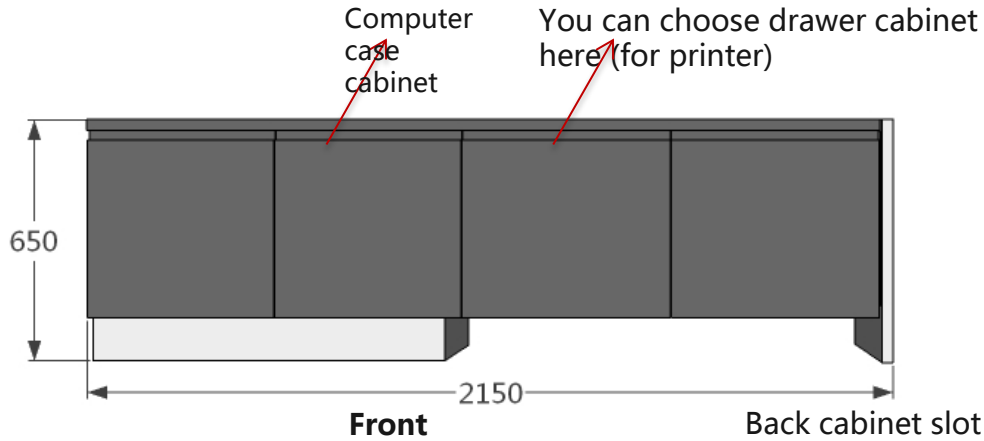

The back plate is leather with embossing technique

Size: (W*D*H)

550*1050*750

Material :

Dark grey lacquer

Features:

- 1、 Locking
- 2、 The first drawer is pen box, and the others are basic drawers
- 3、 The back plate is leather with embossing technique
- 4、 Damping rail is adopted

Side cabinet size

Size : (W*D*H)
2150*600*650

Material:

Cabinet body and door are dark grey lacquer;
External side board and chassis are silver grey lacquer

Features:

- 1、 cabinet top board has strip (3 strong and 2 weak), with threaded hole.
- 2、 cabinet has standard swing-door cabinet, among which the second can be upgraded to printer drawer with extra cost.
- 4、 Back cabinet slot matches table flapper.
- 5、 Computer case cabinet has steel strip flapper, for 86 plate.

Top view

Back cabinet size

Size : (W*D*H)
3000*500*1950

Material:

Cabinet is dark grey lacquer+ partial walnut veneer
The door is walnut veneer.

Features:

1. Door on one side (no knob), laminated board on the other side.
2. Clothes hanger
3. Part of the door is hollow
4. external laminated board is fixed. Internal one is movable