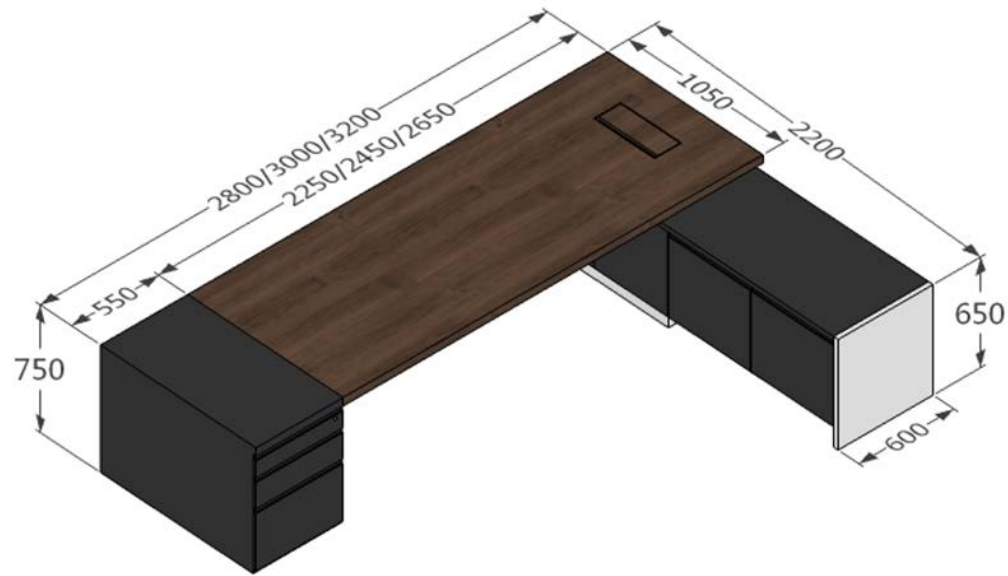

Inner space is for yourself to arrange

A gentle press can open the door

Bilateral symmetry but maintaining feature

Unique outward open cabinet

Overall size

Overall table size : (W*D*H)

- 1、 2800*2200*750
- 2、 3000*2200*750
- 3、 3200*2200*750

Component : (W*D*H)

Tabletop :

- 2250*1050*50
- 2450*1050*50
- 2650*1050*50

Floor cabinet :

- 550*1050*750

Side cabinet :

- 2150*600*650

Movable cabinet size

The back plate is leather with embossing technique

Size: (W*D*H)

550*1050*750

Material :

Dark grey lacquer

Features:

- 1、 Locking
- 2、 The first drawer is pen box, and the others are basic drawers
- 3、 The back plate is leather with embossing technique
- 4、 Damping rail is adopted