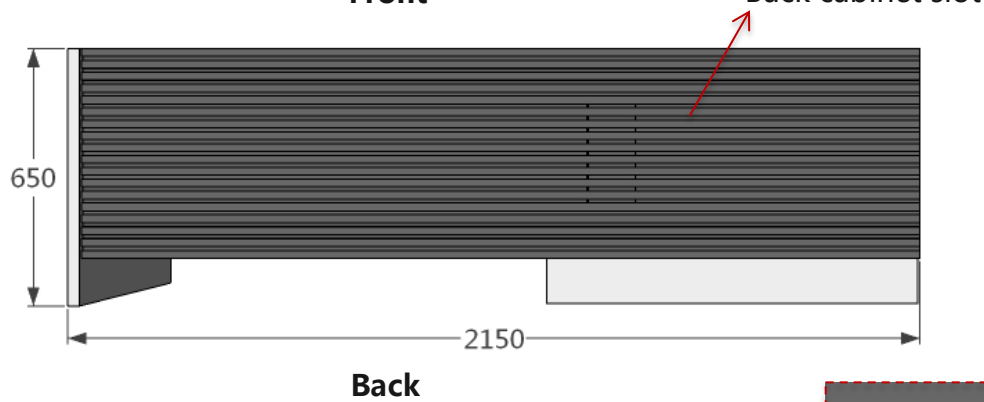

Side cabinet size

Size : (W*D*H)
2150*600*650

Material:

Cabinet body and door are dark grey lacquer;
External side board and chassis are silver grey lacquer

Features:

- 1、 cabinet top board has strip (3 strong and 2 weak), with threaded hole.
- 2、 cabinet has standard swing-door cabinet, among which the second can be upgraded to printer drawer with extra cost.
- 4、 Back cabinet slot matches table flapper.
- 5、 Computer case cabinet has steel strip flapper, for 86 plate.

Top view

Back cabinet size

Size : (W*D*H)
3000*500*1950

Material:

Cabinet is dark grey lacquer+ partial walnut veneer
The door is walnut veneer.

Features:

1. Door on one side (no knob), laminated board on the other side.
2. Clothes hanger
3. Part of the door is hollow
4. external laminated board is fixed. Internal one is movable