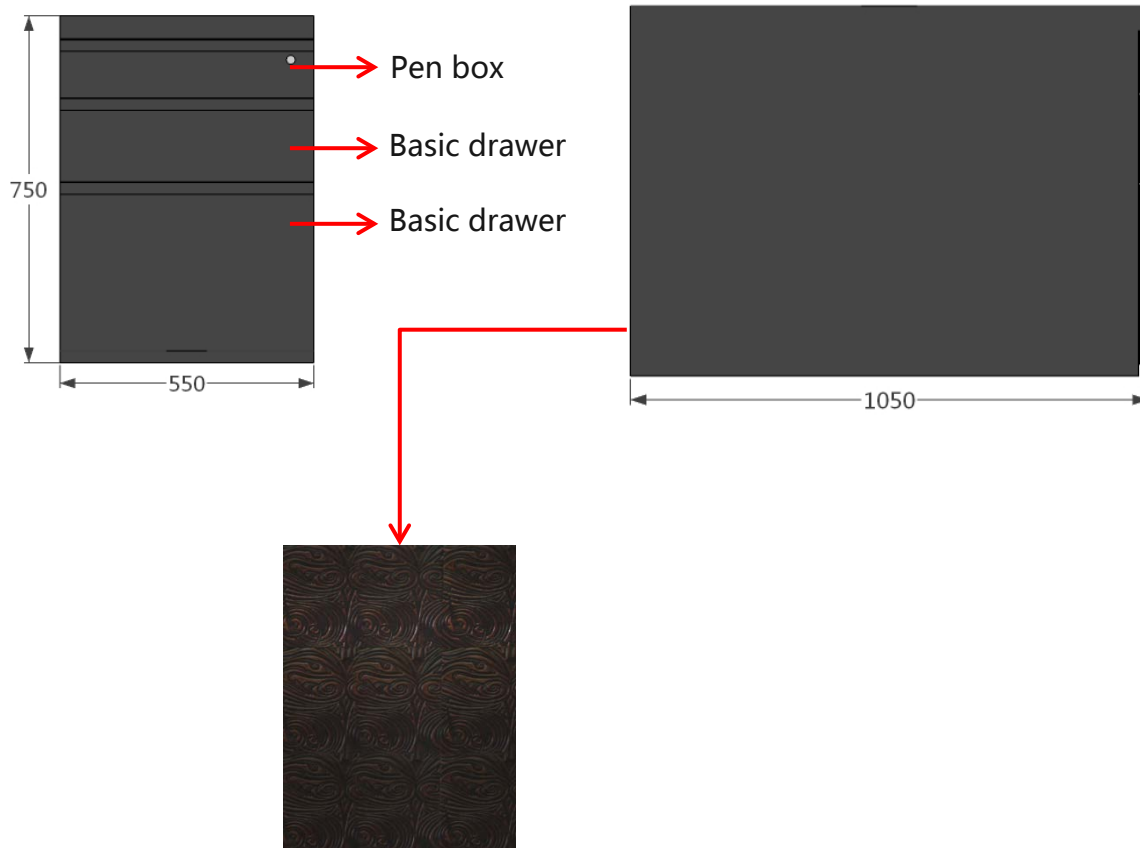

Inner space is for yourself to arrange

A gentle press can open the door

Bilateral symmetry but maintaining feature

Unique outward open cabinet

Overall size

Overall table size : (W*D*H)

- 1、 2800*2200*750
- 2、 3000*2200*750
- 3、 3200*2200*750

Component : (W*D*H)

Tabletop :

- 2250*1050*50
- 2450*1050*50
- 2650*1050*50

Floor cabinet :

- 550*1050*750

Side cabinet :

- 2150*600*650

Movable cabinet size

The back plate is leather with embossing technique

Size: (W*D*H)

550*1050*750

Material :

Dark grey lacquer

Features:

- 1、 Locking
- 2、 The first drawer is pen box, and the others are basic drawers
- 3、 The back plate is leather with embossing technique
- 4、 Damping rail is adopted

Side cabinet size

Size : (W*D*H)
2150*600*650

Material:

Cabinet body and door are dark grey lacquer;
External side board and chassis are silver grey lacquer

Features:

- 1、 cabinet top board has strip (3 strong and 2 weak), with threaded hole.
- 2、 cabinet has standard swing-door cabinet, among which the second can be upgraded to printer drawer with extra cost.
- 4、 Back cabinet slot matches table flapper.
- 5、 Computer case cabinet has steel strip flapper, for 86 plate.