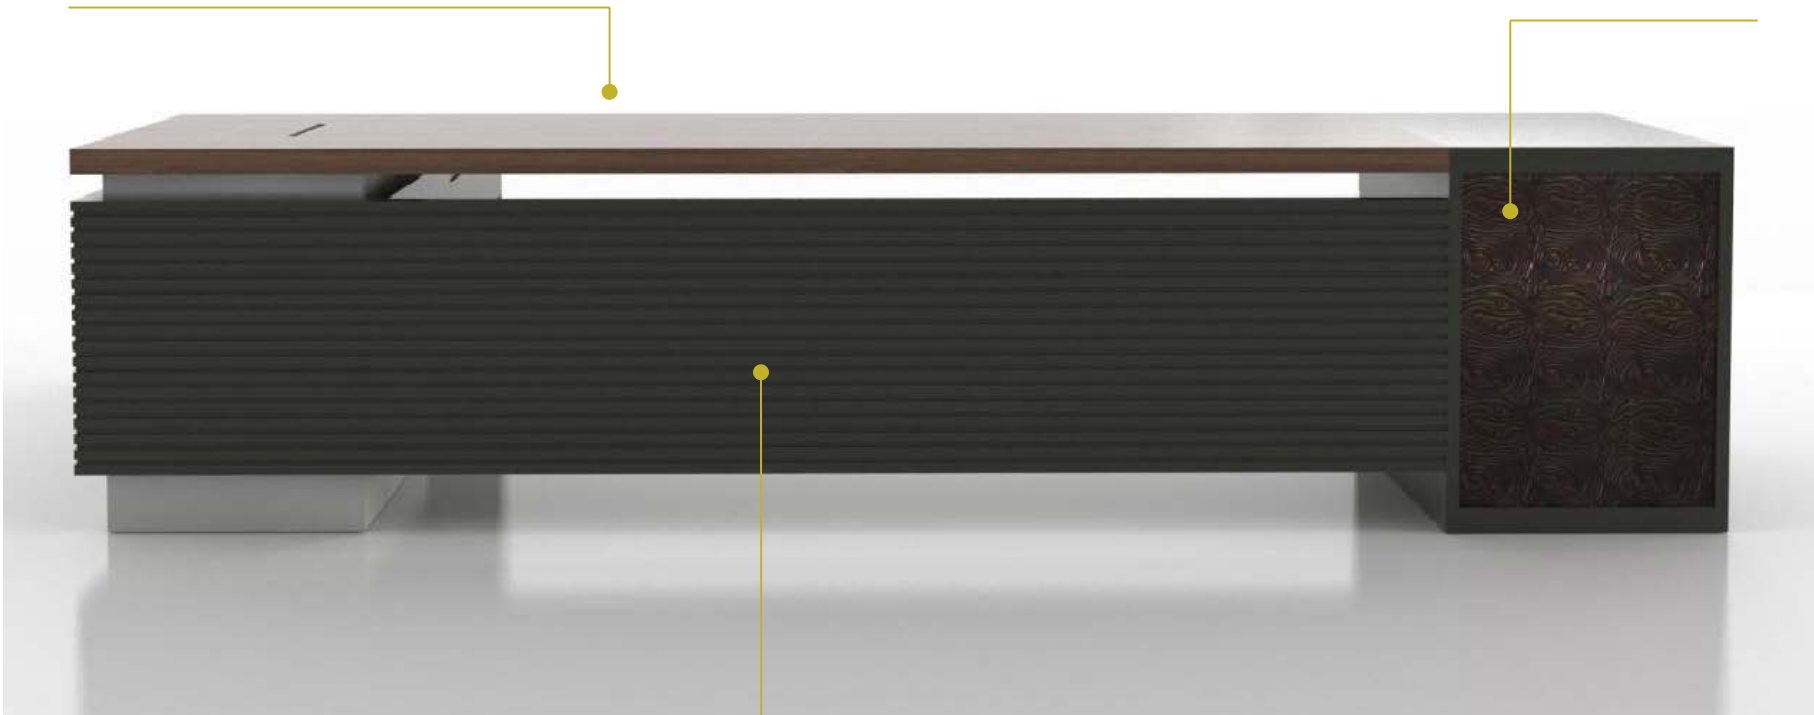

山水·
shan shui

With a great many experience in heart Fully perceiving the surroundings

As a brand with profound knowledge on traditional Chinese culture, MATSU has incorporated the most illustrative mountain and water scenes into modern office furniture and launched its classic work-executive desk designed as per Oriental philosophy and art.

Product details show

Product details show

Bright streamline, showing wisdom

**Unique cloud pattern,
Italian luxury embossing leather**

Stripe pattern on the board

Product details show

Bilateral symmetry but maintaining feature

Unique outward open cabinet

Wardrobe,
with clothes hanger
Embedded wood knob

Relative symmetry

Wood band surface,
matching the wardrobe

Vertical hollow, open and clear

Stand column has hollow

Coexistence of virtual and actual elements, forming symmetry

The back plate is leather with embossing technique

Size: (W*D*H)

550*1050*750

Material :

Dark grey lacquer

Features:

- 1、 Locking
- 2、 The first drawer is pen box, and the others are basic drawers
- 3、 The back plate is leather with embossing technique
- 4、 Damping rail is adopted