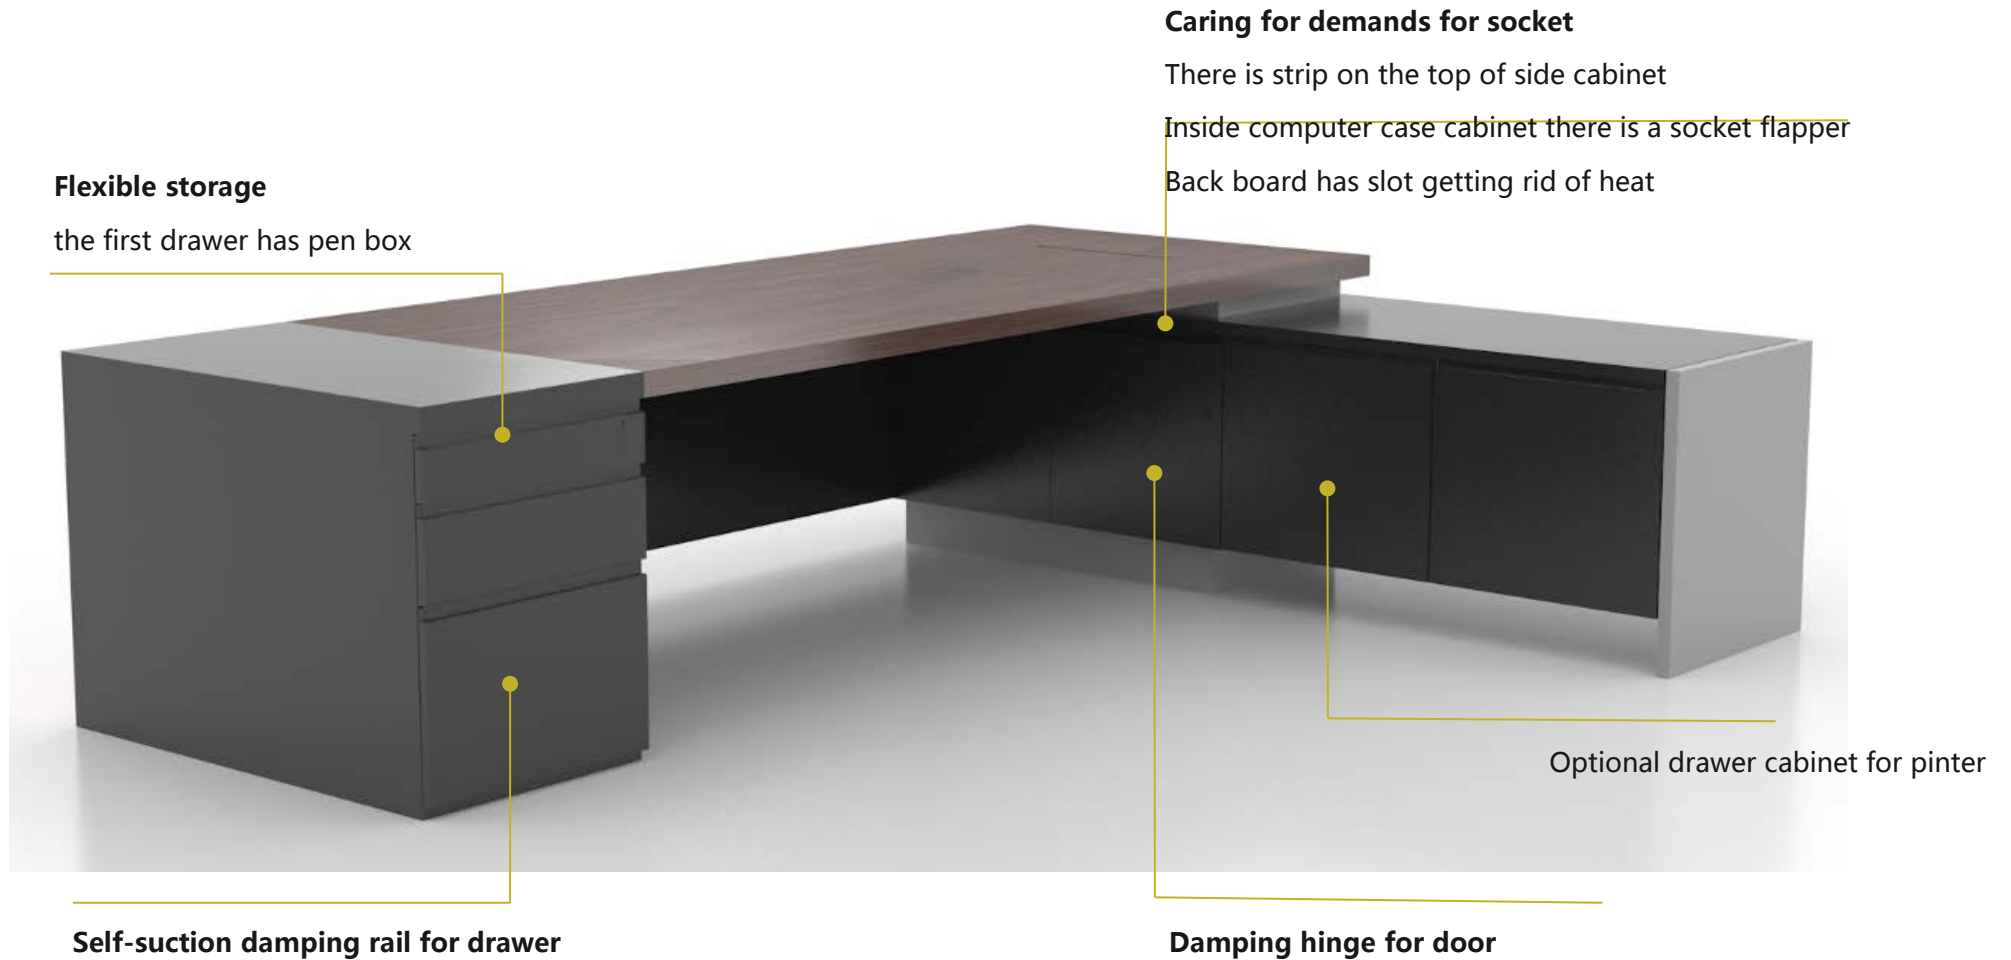

Product details show

Product details show

Bright streamline, showing wisdom

**Unique cloud pattern,
Italian luxury embossing leather**

Stripe pattern on the board

Product details show

Bilateral symmetry but maintaining feature

Unique outward open cabinet

Wardrobe,
with clothes hanger
Embedded wood knob

Relative symmetry

Wood band surface,
matching the wardrobe

Vertical hollow, open and clear

Stand column has hollow

Coexistence of virtual and actual elements, forming symmetry

The back plate is leather with embossing technique

Size: (W*D*H)

550*1050*750

Material :

Dark grey lacquer

Features:

- 1、 Locking
- 2、 The first drawer is pen box, and the others are basic drawers
- 3、 The back plate is leather with embossing technique
- 4、 Damping rail is adopted

Side cabinet size

Size : (W*D*H)
2150*600*650

Material:

Cabinet body and door are dark grey lacquer;
External side board and chassis are silver grey lacquer

Features:

- 1、 cabinet top board has strip (3 strong and 2 weak), with threaded hole.
- 2、 cabinet has standard swing-door cabinet, among which the second can be upgraded to printer drawer with extra cost.
- 4、 Back cabinet slot matches table flapper.
- 5、 Computer case cabinet has steel strip flapper, for 86 plate.