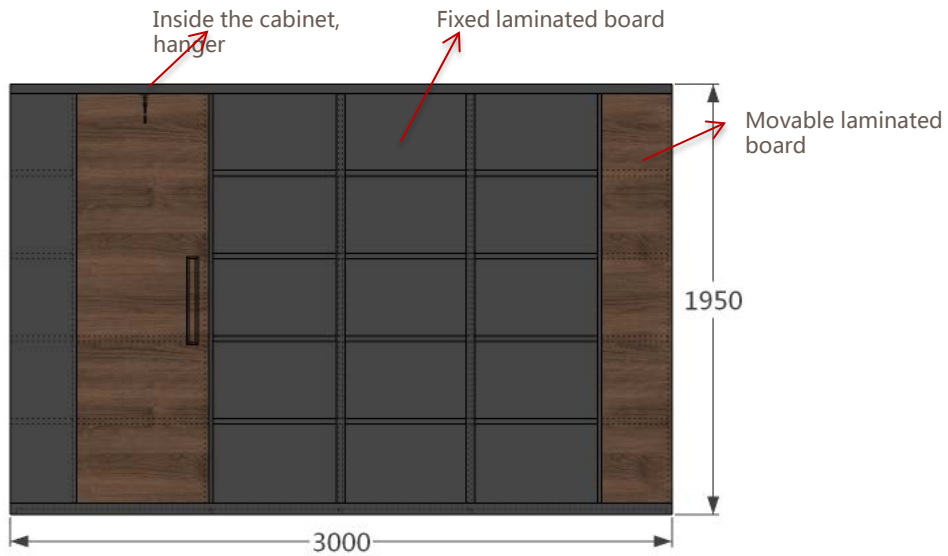

The back plate is leather with embossing technique

Size: (W*D*H)

550*1050*750

Material :

Dark grey lacquer

Features:

- 1、 Locking
- 2、 The first drawer is pen box, and the others are basic drawers
- 3、 The back plate is leather with embossing technique
- 4、 Damping rail is adopted

Side cabinet size

Size : (W*D*H)
2150*600*650

Material:

Cabinet body and door are dark grey lacquer;
External side board and chassis are silver grey lacquer

Features:

- 1、 cabinet top board has strip (3 strong and 2 weak), with threaded hole.
- 2、 cabinet has standard swing-door cabinet, among which the second can be upgraded to printer drawer with extra cost.
- 4、 Back cabinet slot matches table flapper.
- 5、 Computer case cabinet has steel strip flapper, for 86 plate.

Top view

Back cabinet size

Size : (W*D*H)
3000*500*1950

Material:

Cabinet is dark grey lacquer+ partial walnut veneer
The door is walnut veneer.

Features:

1. Door on one side (no knob), laminated board on the other side.
2. Clothes hanger
3. Part of the door is hollow
4. external laminated board is fixed. Internal one is movable