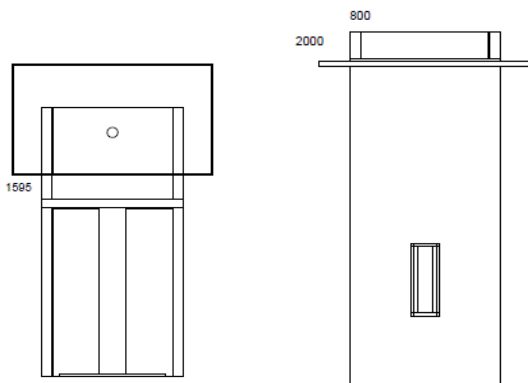

① Computer

② iPad/Mini pad

③ iPhone, Mi phone or other smart phones

Desktop wired connection:

- Step1: Directly connect TV with desktop HDMI/VGA interface through the cableway inside table
- Step2: Connect sharing device with TV through desktop HDMI/VGA interface

Standard size (mm)

W800*D2000*H1595 (excluding TV set)

Recommended TV size: 42-47 inches

Front

Back

Material & color

Painted bar

Dusted chassis