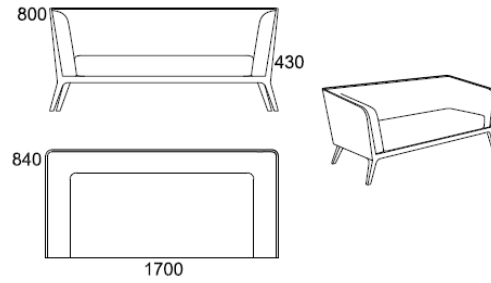

Specification size (mm)

One-seat

W930*D840*H800
SH430

Two-seat

W1700*D840*H800
SH430

Tea table

W1200*D600*H400

Tea table