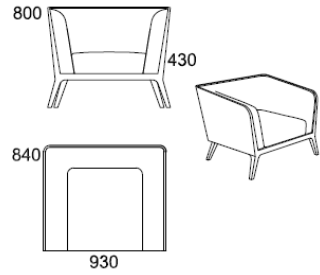

Product assortment :

Shanshui Li Executive Tables , En Cabinet , Ona Executive Chair , Roxxane Lamp , Shanshui Sofa, Tea table

Honor of Rhyme, enjoy nature

Product assortment :
Shanshui Sofa, Tea table

Application areas : Executive area , VIP area

Specification size (mm)

One-seat

W930*D840*H800
SH430

Two-seat

W1700*D840*H800
SH430

Tea table

W1200*D600*H400

Tea table