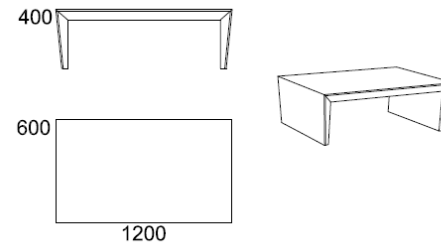

Specification size (mm)

One-seat

W930*D840*H800
SH430

Two-seat

W1700*D840*H800
SH430

Tea table

W1200*D600*H400

Tea table