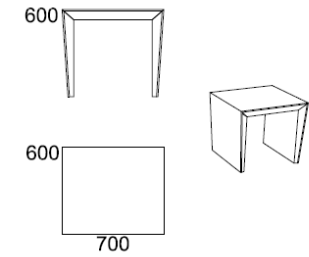

Specification size (mm)

One-seat

W930*D840*H800
SH430

Two-seat

W1700*D840*H800
SH430

Tea table

W1200*D600*H400

Tea table