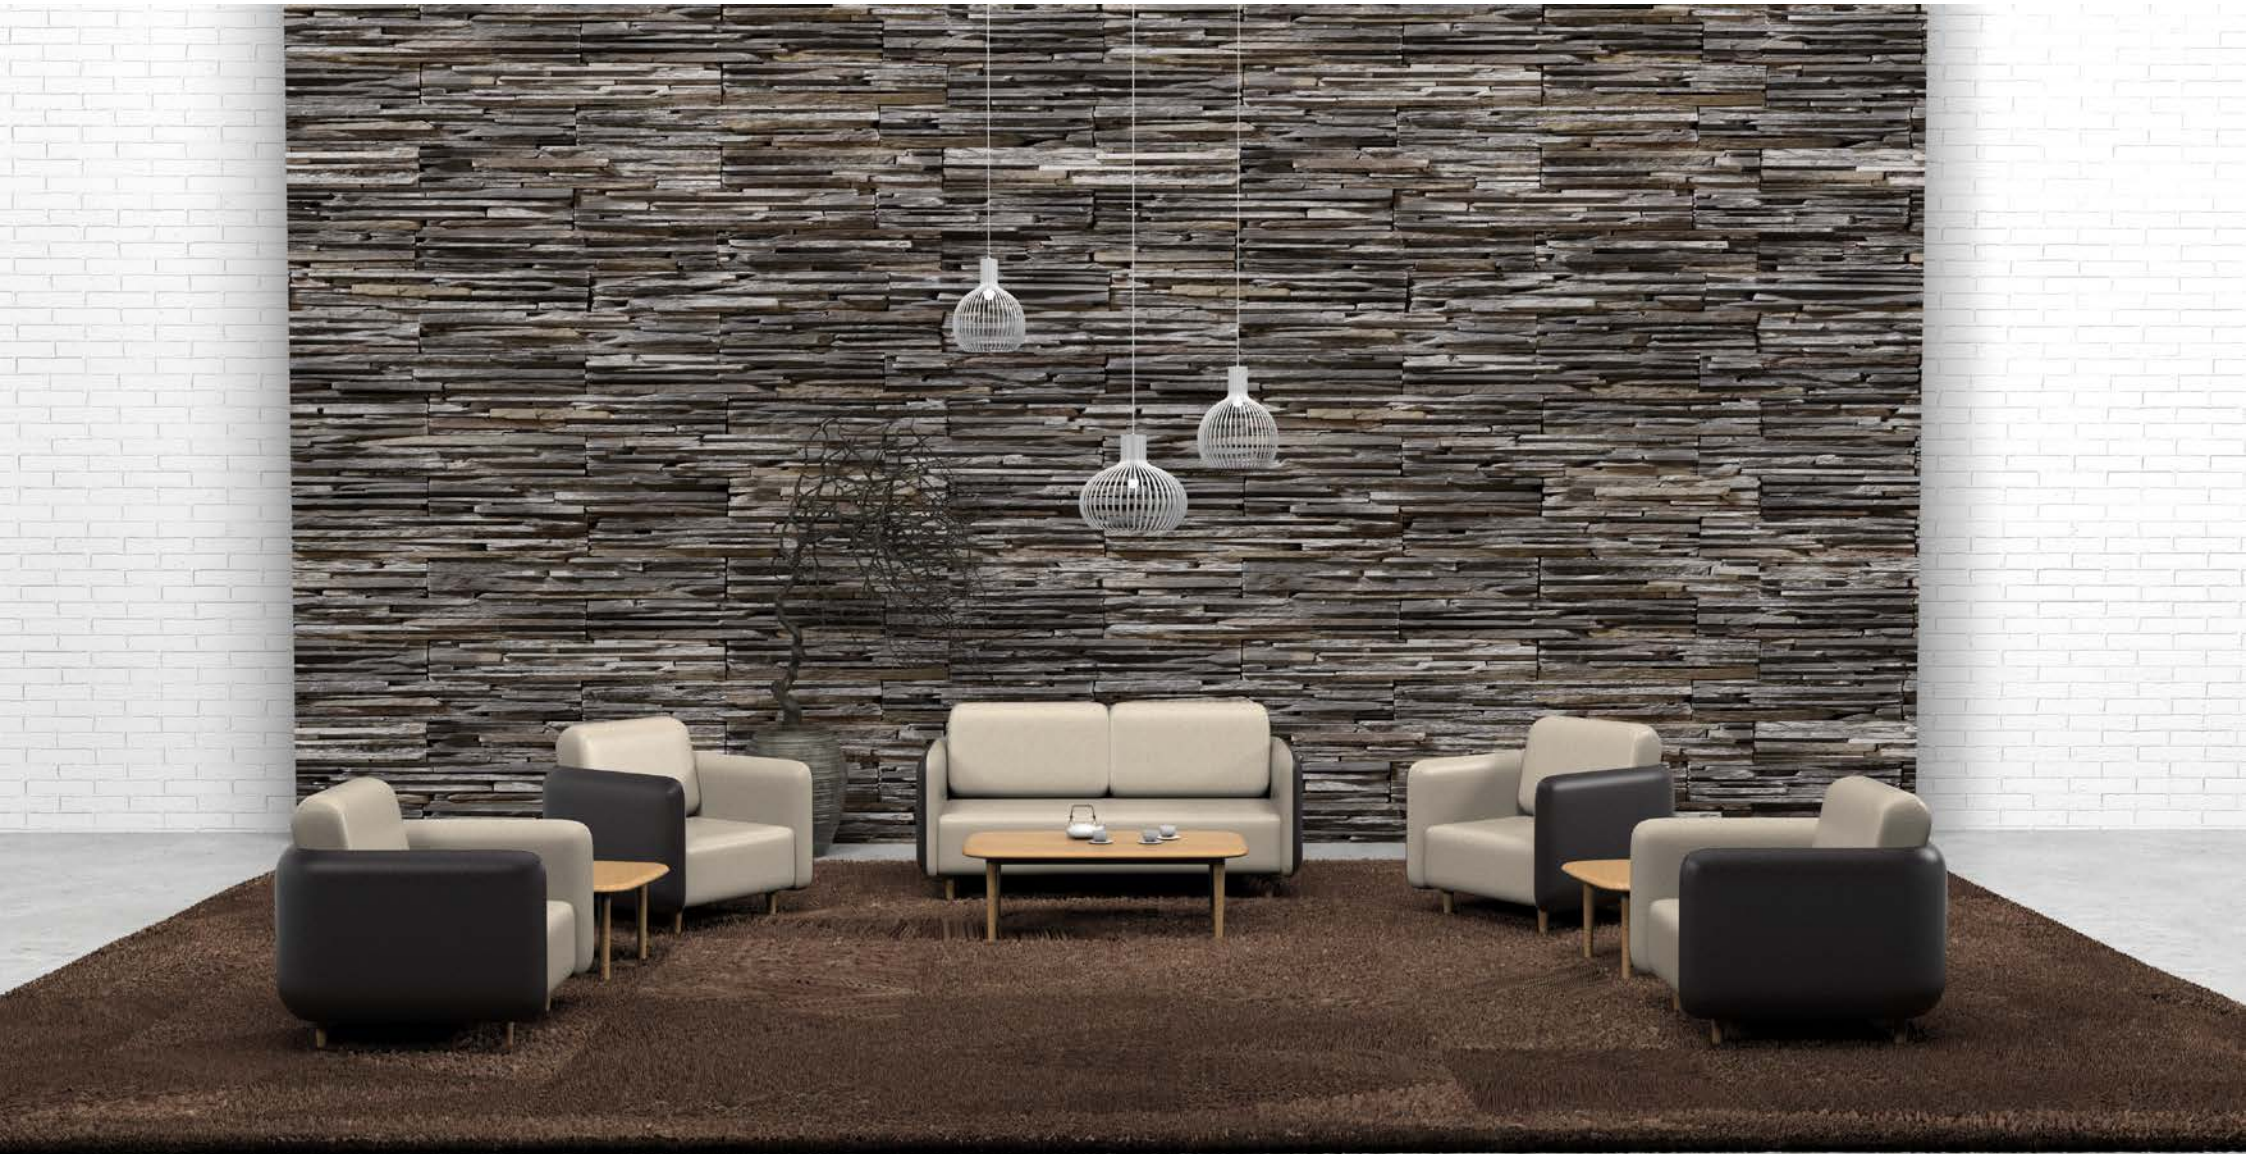

Z
E
N
禅心

自若

Perfect combination

Application area : Reception area

Product assortment : Zen sofa , Zen sofa tea table

Sense of Simplicity , Full of Connotation

Zen sofa pays attention to details, but does not increase details. At its handrails, two colors are combined to look like two hands clasped together as if the prayers, , which means seeking the true meaning, restoring clean self.

Zen sofa is free from the traditional space limitation, and you can put it anywhere you like, either in lounge area, discussion area or office area. With its good adaptability, Zen sofa can be a perfect match of its environment. Whether it is single, double or a combination, Zen sofa can use different shades of fabrics and leathers to create a quiet and harmonious atmosphere for the space.