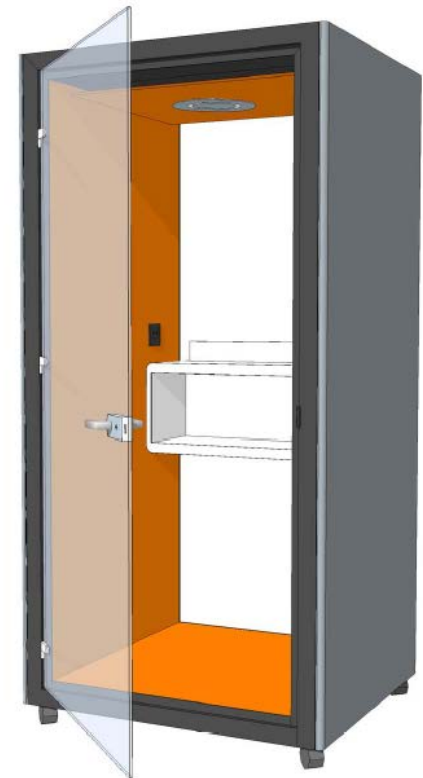

Phone Box

It reduces noise by more than 40% and ensures privacy.

It accommodates one or two people.

Universal wheels bring us this mobile phone box

360-degree universal wheels are applied, also with brakes on them. The phone box helps to build a flexible space for companies to make different arrangements to their space based on their diversified demands;

Pull-door glass door is equipped with lock and knob. The door can be locked from inside so that it well ensures privacy.

The space is bright and comfortable

There are glasses front and back, and boards with skin left and right. The space is bright and comfortable

Stove varnish table board and electric source

People stand in front of white stove varnish table board which has wire box on it for convenience use of strong and weak current. People can make their own settings with regards to the amount of wire boxes and extended functions based on their demands (lamp or soundbox added).

Super silent exhaust system

Hermetic side hung door

Lamps and switches

LED ceiling lamp is applied with touch on-off switches on the wall, which effectively controls lamps and exhaust system.

SHANGHAI
BEIJING
SHENZHEN
WUHAN