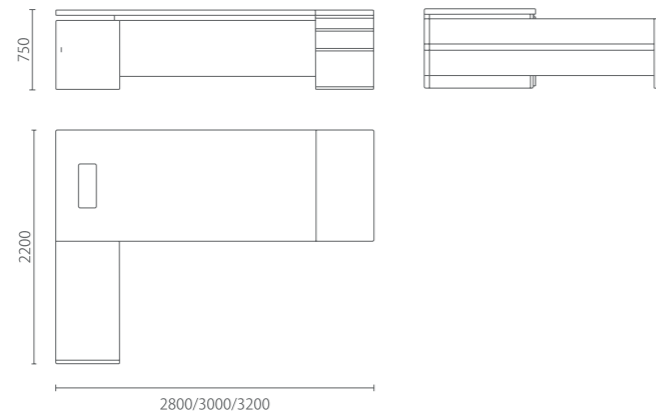

Concealed cabling

Concealed cabling system, hides cable and outlet in the side cabinet. Wood veneer + metal frame for desk top cabling box.

Executive table

班台

Model 型号:	SS-Z-BT 2800-L 2800-R	3000-L 3000-R	3200-L 3200-R
Size 尺寸:	W2800 D2200 H750	W3000 D2200 H750	W3200 D2200 H750