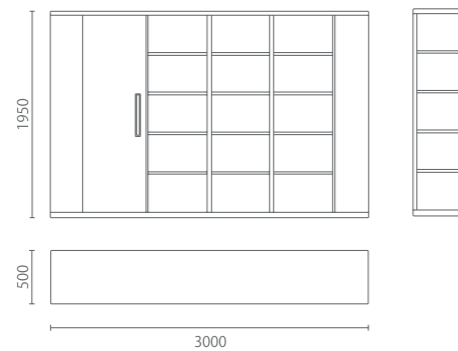

- ① 1 PC cabinet with steel socket panel
- ② 3 swing door cabinets, one can put printer for Options
- ③ Top board with socket panel. Lacquered standing pedestal with back board

Standing pedestal with three drawers:

For putting printer

Back cabinet

背柜

Model 型号:	SS-Z-BG01-L SS-Z-BG01-R
Size 尺寸:	W3000 D500 H1950

材质与功能

实木贴面门板

烤漆柜体, 部分为实木贴面

背柜包含 (从左至右依次为):