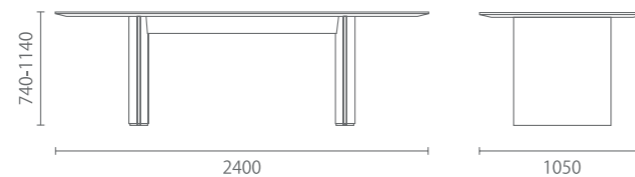

Elegant appearance + Unobtrusive functional + excellent workmanship

- PACE is 740mm-1140mm in height.
- A well-designed working surface, adjustable to varying heights.
- Absolute stability and lifting operation
- Cables and drive are hidden behind the elegantly faceted lateral panels.
- Matching containers and sideboards are the perfect complement, adding both functionality and atmosphere.

Executive table

班台

Model 型号: PACE-BT-01

Size 尺寸: W2400 D1050 H740-1140

材质与功能

德国原装进口
烟色橡木实木贴面桌面
白色烤漆台架, 可电动升降
含黑色真皮可滑动台垫: 下置文具盒 (具2个A4规格分格) 及电源板

Material and Function

Imported from Germany
Smoked oak veneer table top
White lacquered table frame with height adjustable function
Black genuine leather movable table pad
Stationary tray and power panel under the table pad

Side Cabinet

侧柜

Model 型号: PACE-BG-01

Size 尺寸: W1200 D625 H550

材质与功能

德国原装进口
烟色橡木实木贴面柜体
白色烤漆柜门
含5个抽屉, 其中1个可放置打印机或A4文件挂架

Material and Function

Imported from Renz in Germany
Smoked oak veneer table top
White lacquered cabinet door
With 5 drawers and one of them is for printer or file hanger

Back Cabinet

背柜

Model 型号: SITE-BG-02

Size 尺寸: W2200 D430 H372

材质与功能

德国原装进口
下拉式开门柜
白色烤漆柜门及柜体

Material and Function

Imported from Germany
Pull-down door cabinet
White lacquered cabinet door and body