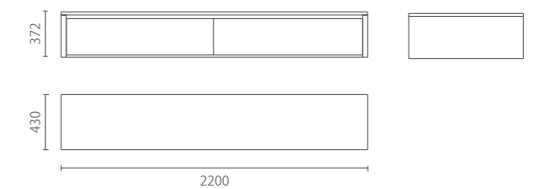

Elegant appearance + Unobtrusive functional + excellent workmanship

- PACE is 740mm-1140mm in height.
- A well-designed working surface, adjustable to varying heights.
- Absolute stability and lifting operation
- Cables and drive are hidden behind the elegantly faceted lateral panels.
- Matching containers and sideboards are the perfect complement, adding both functionality and atmosphere.

Executive table

班台

Model 型号: PACE-BT-01

Size 尺寸: W2400 D1050 H740-1140

材质与功能

德国原装进口
烟色橡木实木贴面桌面
白色烤漆台架, 可电动升降
含黑色真皮可滑动台垫: 下置文具盒 (具2个A4规格分格) 及电源板

Material and Function

Imported from Germany
Smoked oak veneer table top
White lacquered table frame with height adjustable function
Black genuine leather movable table pad
Stationary tray and power panel under the table pad

Side Cabinet

侧柜

Model 型号: PACE-BG-01

Size 尺寸: W1200 D625 H550

材质与功能

德国原装进口
烟色橡木实木贴面柜体
白色烤漆柜门
含5个抽屉, 其中1个可放置打印机或A4文件挂架

Material and Function

Imported from Renz in Germany
Smoked oak veneer table top
White lacquered cabinet door
With 5 drawers and one of them is for printer or file hanger

Back Cabinet

背柜

Model 型号: SITE-BG-02

Size 尺寸: W2200 D430 H372

材质与功能

德国原装进口
下拉式开门柜
白色烤漆柜门及柜体

Material and Function

Imported from Germany
Pull-down door cabinet
White lacquered cabinet door and body