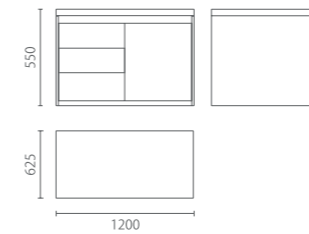

Elegant appearance + Unobtrusive functional + excellent workmanship

- PACE is 740mm-1140mm in height.
- A well-designed working surface, adjustable to varying heights.
- Absolute stability and lifting operation
- Cables and drive are hidden behind the elegantly faceted lateral panels.
- Matching containers and sideboards are the perfect complement, adding both functionality and atmosphere.

Executive table

班台

Model 型号: PACE-BT-01

Size 尺寸: W2400 D1050 H740-1140

材质与功能

德国原装进口
烟色橡木实木贴面桌面
白色烤漆台架, 可电动升降
含黑色真皮可滑动台垫: 下置文具盒 (具2个A4规格分格) 及电源板

Material and Function

Imported from Germany
Smoked oak veneer table top
White lacquered table frame with height adjustable function
Black genuine leather movable table pad
Stationary tray and power panel under the table pad

Side Cabinet

侧柜

Model 型号: PACE-BG-01

Size 尺寸: W1200 D625 H550

材质与功能

德国原装进口
烟色橡木实木贴面柜体
白色烤漆柜门
含5个抽屉, 其中1个可放置打印机或A4文件挂架

Material and Function

Imported from Renz in Germany
Smoked oak veneer table top
White lacquered cabinet door
With 5 drawers and one of them is for printer or file hanger

Back Cabinet

背柜

Model 型号: SITE-BG-02

Size 尺寸: W2200 D430 H372

材质与功能

德国原装进口
下拉式开门柜
白色烤漆柜门及柜体

Material and Function

Imported from Germany
Pull-down door cabinet
White lacquered cabinet door and body