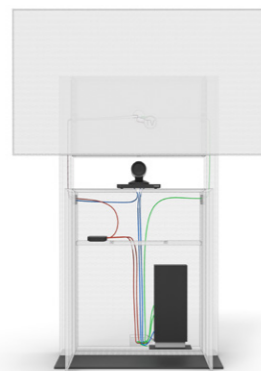

Multimedia wall with single screen

单屏款

Model 型号: M-D
 Size 尺寸: W800 D350 H1425

Multimedia wall with double screens

双屏款

Model 型号: M-S
 Size 尺寸: W1450 D350 H1425

选配项

多媒体电子包
 单屏款: 42-60寸电视机
 双屏款: 40-47寸电视机

Options

Multimedia electronic package
 Multimedia wall with single screen: 47"-60" inch TV
 Multimedia wall with double screens: 40"-47" inch TV

材质与功能

多媒体墙
 烤漆或实木贴面柜体
 钢制黑色喷砂底盘

多媒体电子包
 智能中控主机
 无线话筒主机
 PC无线传输主机
 APPLE TV
 无线路由器
 4倍摄像头
 视频终端

Material and Function

Multimedia wall
 Lacquer or veneer cabinet body,
 Black sandblasting steel stand,

Multimedia electronic package
 Intelligent central control host
 Wireless microphone host
 Wireless transmission host of PC
 APPLE TV
 Wireless router
 4 times zoom camera
 Video terminal