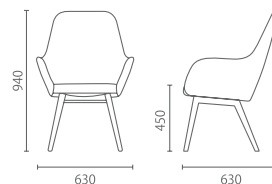

Fits the Table Height Of 740mm, Swivel Chair with Castor

适配H740高度的桌类，滚轮转椅

Model 型号: S6331

Size 尺寸: W660 D660 H950-1050 SH460

材质与功能:

全饰面椅座/背, 布、半真皮、真皮可选
抛光五星脚, 黑色硬轮
一段锁定可倾仰, 气压升降

Material and Function:

Full facing seat / back, available in cloth, semi leather and leather
Polished aluminum alloy cross foot,
Surface electroplated air bar
360 degree rotation

Fits the Height Of Tea Table, Steel Side Chair

适配茶几高度，金属四脚椅

Model 型号: S6332

Size 尺寸: W630 D650 H880 SH410

材质与功能:

全饰面椅座/背, 布、半真皮、真皮可选
银色喷粉椅脚

Material and Function:

Full facing seat / back, available in cloth, semi leather and leather
Silver powder spraying chair foot

选配项:

亮光铬椅脚

Options:

Bright chromed chair leg

Fits the Height Of Tea Table, Wooden Leg Chair

适配茶几高度，木脚四脚椅

Model 型号: S6335

Size 尺寸: W630 D700 H820 SH400

Fits the Table Height Of 740mm, Wooden Leg Chair

适配H740高度的桌类，木脚四脚椅

Model 型号: S6334

Size 尺寸: W630 D630 H940 SH450

材质与功能:

全饰面椅座/背, 布、半真皮、真皮可选
胡桃木色椅脚

Material and Function:

Full facing seat / back, available in cloth, semi leather and leather
Walnut color chair legs