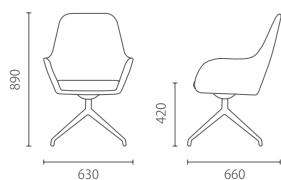

The body fabric and leg model can be customized. The collection is capable of self-adjusting into different environments, including staff offices, public areas and meeting rooms.

滚轮款椅座可倾仰，可升降。
外展式扶手，造型优美，撑托更充分。
曲线型椅背，倚靠更贴合坐姿。
一体成型，环保PU泡棉。

Fabric: Danish brand Gabriel MAGA series
Leather: MAPR

Fits the Height Of Tea Table, Swivel Chair

适配茶几高度，转椅

Model 型号: S6330

Size 尺寸: W630 D660 H890 SH420

材质与功能:

全饰面椅座/背, 布、半真皮、真皮可选
抛光铝合金十字脚,
表面电镀 气压棒
可360度旋转

Fits the Height Of Tea Table, Swivel Chair

适配H740高度的桌类，转椅

S6330B

W630 D660 H930 SH460

Material and Function:

Full facing seat / back, available in cloth, semi leather and leather
Polished aluminum alloy cross foot,
Surface electroplated air bar
360 degree rotation

Fits the Table Height Of 740mm, Swivel Chair with Castor

适配H740高度的桌类，滚轮转椅

Model 型号: S6331

Size 尺寸: W660 D660 H950-1050 SH460

材质与功能:

全饰面椅座/背, 布、半真皮、真皮可选
抛光五星脚, 黑色硬轮
一段锁定可倾仰, 气压升降

Material and Function:

Full facing seat / back, available in cloth, semi leather and leather
Polished aluminum alloy cross foot,
Surface electroplated air bar
360 degree rotation