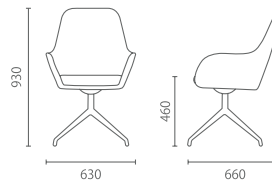

The body fabric and leg model can be customized. The collection is capable of self-adjusting into different environments, including staff offices, public areas and meeting rooms.

滚轮款椅座可倾仰，可升降。
外展式扶手，造型优美，撑托更充分。
曲线型椅背，倚靠更贴合坐姿。
一体成型，环保PU泡棉。

Fabric: Danish brand Gabriel MAGA series
Leather: MAPR

Fits the Height Of Tea Table, Swivel Chair

适配茶几高度，转椅

Model 型号: S6330

Size 尺寸: W630 D660 H890 SH420

材质与功能:

全饰面椅座/背, 布、半真皮、真皮可选
抛光铝合金十字脚,
表面电镀 气压棒
可360度旋转

Fits the Height Of Tea Table, Swivel Chair

适配H740高度的桌类，转椅

S6330B

W630 D660 H930 SH460

Material and Function:

Full facing seat / back, available in cloth, semi leather and leather
Polished aluminum alloy cross foot,
Surface electroplated air bar
360 degree rotation

Fits the Table Height Of 740mm, Swivel Chair with Castor

适配H740高度的桌类，滚轮转椅

Model 型号: S6331

Size 尺寸: W660 D660 H950-1050 SH460

材质与功能:

全饰面椅座/背, 布、半真皮、真皮可选
抛光五星脚, 黑色硬轮
一段锁定可倾仰, 气压升降

Material and Function:

Full facing seat / back, available in cloth, semi leather and leather
Polished aluminum alloy cross foot,
Surface electroplated air bar
360 degree rotation