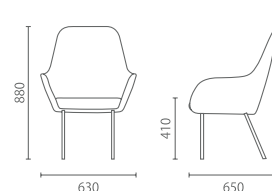

Fabric: Danish brand Gabriel MAGA series
Leather: MAPR

Fits the Height Of Tea Table, Swivel Chair

适配茶几高度，转椅

Model 型号: S6330

Size 尺寸: W630 D660 H890 SH420

材质与功能:

全饰面椅座/背, 布、半真皮、真皮可选
抛光铝合金十字脚,
表面电镀 气压棒
可360度旋转

Fits the Height Of Tea Table, Swivel Chair

适配H740高度的桌类，转椅

S6330B

W630 D660 H930 SH460

Material and Function:

Full facing seat / back, available in cloth, semi leather and leather
Polished aluminum alloy cross foot,
Surface electroplated air bar
360 degree rotation

Fits the Table Height Of 740mm, Swivel Chair with Castor

适配H740高度的桌类，滚轮转椅

Model 型号: S6331

Size 尺寸: W660 D660 H950-1050 SH460

材质与功能:

全饰面椅座/背, 布、半真皮、真皮可选
抛光五星脚, 黑色硬轮
一段锁定可倾仰, 气压升降

Material and Function:

Full facing seat / back, available in cloth, semi leather and leather
Polished aluminum alloy cross foot,
Surface electroplated air bar
360 degree rotation

Fits the Height Of Tea Table, Steel Side Chair

适配茶几高度，金属四脚椅

Model 型号: S6332

Size 尺寸: W630 D650 H880 SH410

材质与功能:

全饰面椅座/背, 布、半真皮、真皮可选
银色喷粉椅脚

Material and Function:

Full facing seat / back, available in cloth, semi leather and leather
Silver powder spraying chair foot