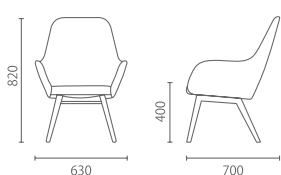

Fits the Table Height Of 740mm, Swivel Chair with Castor

适配H740高度的桌类，滚轮转椅

Model 型号: S6331

Size 尺寸: W660 D660 H950-1050 SH460

材质与功能:

全饰面椅座/背, 布、半真皮、真皮可选
抛光五星脚, 黑色硬轮
一段锁定可倾仰, 气压升降

Material and Function:

Full facing seat / back, available in cloth, semi leather and leather
Polished aluminum alloy cross foot,
Surface electroplated air bar
360 degree rotation

Fits the Height Of Tea Table, Steel Side Chair

适配茶几高度，金属四脚椅

Model 型号: S6332

Size 尺寸: W630 D650 H880 SH410

材质与功能:

全饰面椅座/背, 布、半真皮、真皮可选
银色喷粉椅脚

Material and Function:

Full facing seat / back, available in cloth, semi leather and leather
Silver powder spraying chair foot

选配项:

亮光铬椅脚

Options:

Bright chromed chair leg

Fits the Height Of Tea Table, Wooden Leg Chair

适配茶几高度，木脚四脚椅

Model 型号: S6335

Size 尺寸: W630 D700 H820 SH400

Fits the Table Height Of 740mm, Wooden Leg Chair

适配H740高度的桌类，木脚四脚椅

Model 型号: S6334

Size 尺寸: W630 D630 H940 SH450

材质与功能:

全饰面椅座/背, 布、半真皮、真皮可选
胡桃木色椅脚

Material and Function:

Full facing seat / back, available in cloth, semi leather and leather
Walnut color chair legs