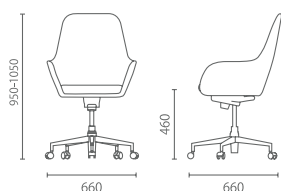

Fabric: Danish brand Gabriel MAGA series
Leather: MAPR

Fits the Height Of Tea Table, Swivel Chair

适配茶几高度，转椅

Model 型号: S6330

Size 尺寸: W630 D660 H890 SH420

材质与功能:

全饰面椅座/背, 布、半真皮、真皮可选
抛光铝合金十字脚,
表面电镀 气压棒
可360度旋转

Fits the Height Of Tea Table, Swivel Chair

适配H740高度的桌类，转椅

S6330B

W630 D660 H930 SH460

Material and Function:

Full facing seat / back, available in cloth, semi leather and leather
Polished aluminum alloy cross foot,
Surface electroplated air bar
360 degree rotation

Fits the Table Height Of 740mm, Swivel Chair with Castor

适配H740高度的桌类，滚轮转椅

Model 型号: S6331

Size 尺寸: W660 D660 H950-1050 SH460

材质与功能:

全饰面椅座/背, 布、半真皮、真皮可选
抛光五星脚, 黑色硬轮
一段锁定可倾仰, 气压升降

Material and Function:

Full facing seat / back, available in cloth, semi leather and leather
Polished aluminum alloy cross foot,
Surface electroplated air bar
360 degree rotation

Fits the Height Of Tea Table, Steel Side Chair

适配茶几高度，金属四脚椅

Model 型号: S6332

Size 尺寸: W630 D650 H880 SH410

材质与功能:

全饰面椅座/背, 布、半真皮、真皮可选
银色喷粉椅脚

Material and Function:

Full facing seat / back, available in cloth, semi leather and leather
Silver powder spraying chair foot