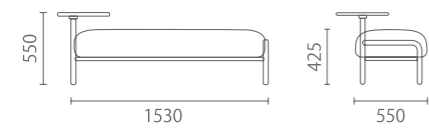

Side table: with wires from floor receptacle hidden in table leg, it is beautiful as well as functional. Charge whenever you want; anywhere can be office.

Functional headrest: soft and sensible headrest creates more comfort sitting experience.

Shelve: can be placed between two sofas for more flexibility in space.

Bench Sofa (with fixed trays)

条形沙发 (配小桌板)

Model 型号: Mar-S1-50

Mar-S1-60

Size 尺寸: W1530 D550 H425 SH425 (含边几 W1623 D690 H550)

W1530 D680 H425 SH425 (含边几W1623 D755 H550)

Model 型号: Mar-S2-50

Mar-S2-60

Size 尺寸: W3030 D550 H425 SH425 (含边几 W1623 D690 H550)

W3030 D680 H425 SH425 (含边几W1623 D755 H550)

材质与功能

全饰面包裹
钢制喷粉脚
配备18mm厚MFC圆形边几 (直径400mm)

Material and Function

Fabric upholstered Chair
Powered steel chair legs
Round side table with 18mm thick MFC table top (ø 400mm)