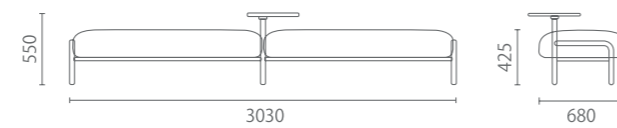

Side table: with wires from floor receptacle hidden in table leg, it is beautiful as well as functional. Charge whenever you want; anywhere can be office.

Functional headrest: soft and sensible headrest creates more comfort sitting experience.

Shelve: can be placed between two sofas for more flexibility in space.

Bench Sofa (with fixed trays)

条形沙发 (配小桌板)

Model 型号: Mar-S1-50

Mar-S1-60

Size 尺寸: W1530 D550 H425 SH425 (含边几 W1623 D690 H550)

W1530 D680 H425 SH425 (含边几W1623 D755 H550)

Model 型号: Mar-S2-50

Mar-S2-60

Size 尺寸: W3030 D550 H425 SH425 (含边几 W1623 D690 H550)

W3030 D680 H425 SH425 (含边几W1623 D755 H550)

材质与功能

全饰面包裹
钢制喷粉脚
配备18mm厚MFC圆形边几 (直径400mm)

Material and Function

Fabric upholstered Chair
Powered steel chair legs
Round side table with 18mm thick MFC table top (ø 400mm)

Bench Sofa

条形沙发

Model 型号: Mar-S1B-50

Mar-S1B-60

Size 尺寸: W1530 D550 SH420

W1530 D680 SH420

Model 型号: Mar-S2B-50

Mar-S2B-60