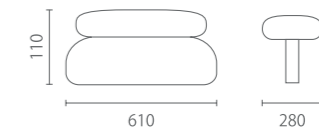

Armrest Pillow

靠枕