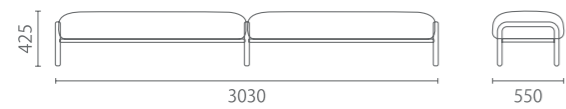

Shelve: can be placed between two sofas for more flexibility in space.

Bench Sofa (with fixed trays)

条形沙发 (配小桌板)

Model 型号: Mar-S1-50

Mar-S1-60

Size 尺寸: W1530 D550 H425 SH425 (含边几 W1623 D690 H550)

W1530 D680 H425 SH425 (含边几W1623 D755 H550)

Model 型号: Mar-S2-50

Mar-S2-60

Size 尺寸: W3030 D550 H425 SH425 (含边几 W1623 D690 H550)

W3030 D680 H425 SH425 (含边几W1623 D755 H550)

材质与功能

全饰面包裹
钢制喷粉脚
配备18mm厚MFC圆形边几 (直径400mm)

Material and Function

Fabric upholstered Chair
Powered steel chair legs
Round side table with 18mm thick MFC table top (ø 400mm)

Bench Sofa

条形沙发

Model 型号: Mar-S1B-50

Mar-S1B-60

Size 尺寸: W1530 D550 SH420

W1530 D680 SH420

Model 型号: Mar-S2B-50

Mar-S2B-60

Size 尺寸: W3030 D550 SH425

W3030 D680 SH425

材质与功能

全饰面包裹
钢制喷粉脚

Material and Function

Fabric upholstered Chair
Powered steel chair legs

颜色:

布料选用: 丹麦面料品牌Gabriel MAGA, Kvadrat Melagna Nap
喷粉沙发脚可选: 砂黑 (C-S-A-28)