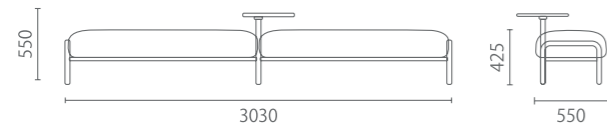

Side table: with wires from floor receptacle hidden in table leg, it is beautiful as well as functional. Charge whenever you want; anywhere can be office.

Functional headrest: soft and sensible headrest creates more comfort sitting experience.

Shelve: can be placed between two sofas for more flexibility in space.

Bench Sofa (with fixed trays)

条形沙发 (配小桌板)

Model 型号: Mar-S1-50

Mar-S1-60

Size 尺寸: W1530 D550 H425 SH425 (含边几 W1623 D690 H550)

W1530 D680 H425 SH425 (含边几W1623 D755 H550)

Model 型号: Mar-S2-50

Mar-S2-60

Size 尺寸: W3030 D550 H425 SH425 (含边几 W1623 D690 H550)

W3030 D680 H425 SH425 (含边几W1623 D755 H550)

材质与功能

全饰面包裹
钢制喷粉脚
配备18mm厚MFC圆形边几 (直径400mm)

Material and Function

Fabric upholstered Chair
Powered steel chair legs
Round side table with 18mm thick MFC table top (ø 400mm)

Bench Sofa

条形沙发

Model 型号: Mar-S1B-50

Mar-S1B-60

Size 尺寸: W1530 D550 SH420

W1530 D680 SH420

Model 型号: Mar-S2B-50

Mar-S2B-60