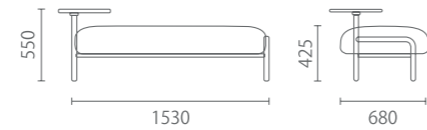

Side table: with wires from floor receptacle hidden in table leg, it is beautiful as well as functional. Charge whenever you want; anywhere can be office.

Functional headrest: soft and sensible headrest creates more comfort sitting experience.

Shelve: can be placed between two sofas for more flexibility in space.

Bench Sofa (with fixed trays)

条形沙发 (配小桌板)

Model 型号: Mar-S1-50

Mar-S1-60

Size 尺寸: W1530 D550 H425 SH425 (含边几 W1623 D690 H550)

W1530 D680 H425 SH425 (含边几W1623 D755 H550)

Model 型号: Mar-S2-50

Mar-S2-60

Size 尺寸: W3030 D550 H425 SH425 (含边几 W1623 D690 H550)

W3030 D680 H425 SH425 (含边几W1623 D755 H550)

材质与功能

全饰面包裹
钢制喷粉脚
配备18mm厚MFC圆形边几 (直径400mm)

Material and Function

Fabric upholstered Chair
Powered steel chair legs
Round side table with 18mm thick MFC table top (ø 400mm)