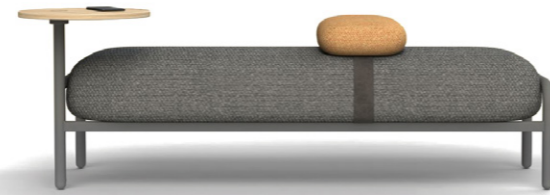

Marsh

Designer: Joeri Reynaert

深陷Marsh，与之眷恋

圆润蓬松的座垫，是Marsh的外形特征，触之柔软，坐之深陷，即使只是办公后的片刻休憩，也能让使用者拥有云端之上的舒适体验。舒缓疲惫，深陷其中与之眷恋。

Marsh, Addictive Relaxation

Round and fluffy cushion defines the appearance of Marsh. Sinking into the soft Marsh, user will experience the comfort of sitting on the cloud. Even just a break after work will relieve fatigue. The relaxing sitting experience of Marsh is just addictive.

柔至长

模块化系统的特点可使长凳线性延长组合。适配于接待厅、艺术厅，休息等候区等，满足不同场景所需。

Flexible Combination

The features of modular system make it possible to extend bench linearly through combination. Suitable for reception hall, art hall and rest & waiting area, Marsh satisfies the needs of different scenarios.

柔至用

Marsh长凳，触以柔软，设以简洁，实则一应俱全，可与许多附加组件搭配使用。

边几：地插通过桌脚隐藏式上线，美观的同时，赋予更多的功能性，可随时充电，随时办公。

功能靠枕：柔软的触感，适息的功能，给予使用者更多的舒适性。

置物架：可于两沙发之间搭配置物架，让空间更具灵动性。

Practical Function

Soft as cloud, Marsh bench sofa is designed to be concise but lacks for nothing. It can be used with a variety of optional accessories.

Side table: with wires from floor receptacle hidden in table leg, it is beautiful as well as functional. Charge whenever you want; anywhere can be office.

Functional headrest: soft and sensible headrest creates more comfort sitting experience.