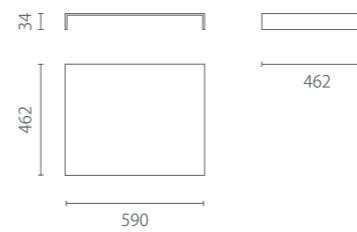

Tray

托盘

Model 型号: Mar-CJ

Size 尺寸: W590 D462 H34

材质与功能

钢制喷砂面板
底部有金属框架
两侧可通过框架与沙发腿部链接

Material and Function

Sandblasting steel tray
Steel frame at the bottom of sofa
Both sides can be linked with the sofa legs through the frame