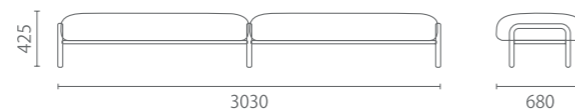

Shelve: can be placed between two sofas for more flexibility in space.

Bench Sofa (with fixed trays)

条形沙发 (配小桌板)

Model 型号: Mar-S1-50

Mar-S1-60

Size 尺寸: W1530 D550 H425 SH425 (含边几 W1623 D690 H550)

W1530 D680 H425 SH425 (含边几W1623 D755 H550)

Model 型号: Mar-S2-50

Mar-S2-60

Size 尺寸: W3030 D550 H425 SH425 (含边几 W1623 D690 H550)

W3030 D680 H425 SH425 (含边几W1623 D755 H550)

材质与功能

全饰面包裹
钢制喷粉脚
配备18mm厚MFC圆形边几 (直径400mm)

Material and Function

Fabric upholstered Chair
Powered steel chair legs
Round side table with 18mm thick MFC table top (ø 400mm)

Bench Sofa

条形沙发

Model 型号: Mar-S1B-50

Mar-S1B-60

Size 尺寸: W1530 D550 SH420

W1530 D680 SH420

Model 型号: Mar-S2B-50

Mar-S2B-60

Size 尺寸: W3030 D550 SH425

W3030 D680 SH425

材质与功能

全饰面包裹
钢制喷粉脚

Material and Function

Fabric upholstered Chair
Powered steel chair legs

颜色:

布料选用: 丹麦面料品牌Gabriel MAGA, Kvadrat Melagna Nap
喷粉沙发脚可选: 砂黑 (C-S-A-28)