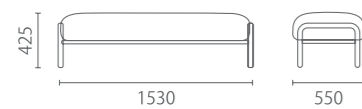

Shelve: can be placed between two sofas for more flexibility in space.

Bench Sofa (with fixed trays)

条形沙发 (配小桌板)

Model 型号: Mar-S1-50

Mar-S1-60

Size 尺寸: W1530 D550 H425 SH425 (含边几 W1623 D690 H550)

W1530 D680 H425 SH425 (含边几W1623 D755 H550)

Model 型号: Mar-S2-50

Mar-S2-60

Size 尺寸: W3030 D550 H425 SH425 (含边几 W1623 D690 H550)

W3030 D680 H425 SH425 (含边几W1623 D755 H550)

材质与功能

全饰面包裹
钢制喷粉脚
配备18mm厚MFC圆形边几 (直径400mm)

Material and Function

Fabric upholstered Chair
Powered steel chair legs
Round side table with 18mm thick MFC table top (ø 400mm)

Bench Sofa

条形沙发

Model 型号: Mar-S1B-50

Mar-S1B-60

Size 尺寸: W1530 D550 SH420

W1530 D680 SH420

Model 型号: Mar-S2B-50

Mar-S2B-60