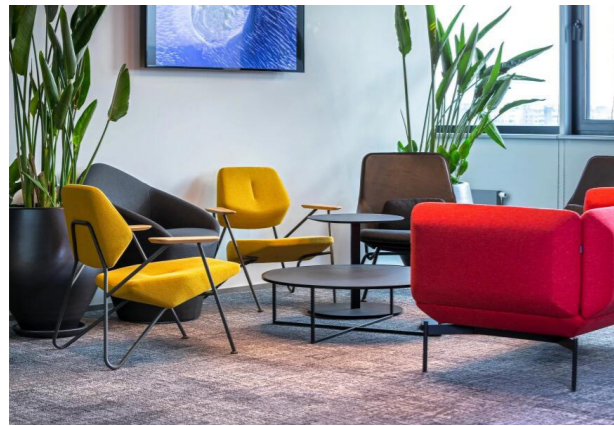

Polygon

Designer: Numen / For Use

克罗地亚原装进口

Polygon, 玛祖铭立Prostoria系列

Polygon, imported from Prostoria in Croatia

Polygon Chair wins German Design Award

灵动的多边形是Polygon的扶手标志性的设计，极强的现代主义极简几何设计感。它满足舒适的人机功能参数，恰到好处的尺寸设计，正视、侧视、顶视，从不同角度构建不同几何造型：三角形、六边形或复杂的多边形。弯曲的钢管材质与不同饰面椅座背的进一步碰撞突出多边形的二重性。

The cleverly designed polygon is the iconic design of Polygon, which conveys a strong sense of modernist and minimalist geometric design. It meets the parameters of man-machine function, with just rightsizes and different geometric shapes from various angles—triangle, hexagon and other complex polygon when viewed from the front, side and top respectively. The contrast between crooked tube of steel and chair back of different upholstery further highlights the duality of polygon.

Lounge Chair

休闲椅

Model 型号: Polygon

Size 尺寸: W790 D720 H770 SH400

材质与功能

克罗地亚原装进口
胡桃木扶手
钢制框架

Material and Function

Imported from Croatia
Walnut armrest
Steel frame

颜色

电镀黑色/铜色框架，真皮椅座背
黑色/红色框架，布面椅座背

Colour

Electroplated black / bronze frame, Upholstered genuine leather chair seat and back
Black / Red frame, Upholstered fabric chair seat and back