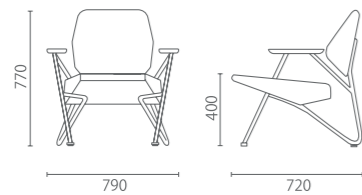

Polygon

Designer: Numen / For Use

克罗地亚原装进口

Polygon, 玛祖铭立Prostoria系列

Polygon, imported from Prostoria in Croatia

Polygon Chair wins German Design Award

灵动的多边形是Polygon的扶手标志性的设计，极强的现代主义极简几何设计感。它满足舒适的人机功能参数，恰到好处的尺寸设计，正视、侧视、顶视，从不同角度构建不同几何造型：三角形、六边形或复杂的多边形。弯曲的钢管材质与不同饰面椅座背的进一步碰撞突出多边形的二重性。

The cleverly designed polygon is the iconic design of Polygon, which conveys a strong sense of modernist and minimalist geometric design. It meets the parameters of man-machine function, with just rightsizes and different geometric shapes from various angles—triangle, hexagon and other complex polygon when viewed from the front, side and top respectively. The contrast between crooked tube of steel and chair back of different upholstery further highlights the duality of polygon.

Lounge Chair

休闲椅

Model 型号: Polygon

Size 尺寸: W790 D720 H770 SH400

材质与功能

克罗地亚原装进口
胡桃木扶手
钢制框架

Material and Function

Imported from Croatia
Walnut armrest
Steel frame