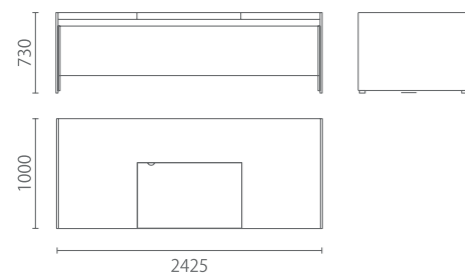

## Easy combination

Side plate can combine drawer to accommodate pc case, great and convenient. Back cabinet, drawer and door cabinet can be combined freely.

#### Executive Table

班台

Model 型号: SIZE-BT-01

Size 尺寸: W2425 D1000 H730