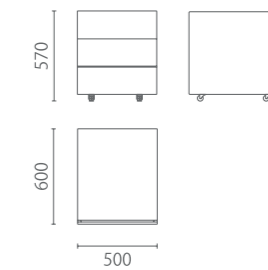

Pedestal

推柜

左侧锁具

右侧锁具

Model 型号: SIZE-TG-01-LH

SIZE-TG-01-RH

Size 尺寸: W500 D600 H570

材质与功能

德国原装进口

- 250 推柜1
  铝银色烤漆, 抽屉3
- 266 抽屉分格板1
  配于推柜内, 阳极氧化铝, 铝银色烤漆

Material and Function

Imported from Germany
One pedestal with 3 drawers
Anodized aluminum clapboard inside the cabinet