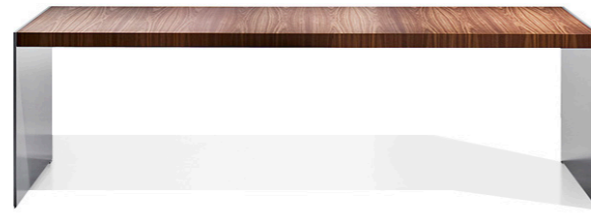

# Size

Designer: Jehs + Laub

德国原装进口  
Size, 玛祖铭立Renz系列

Size, imported from Renz in Germany

遵循极简主义原则，Size以一种最古老的方式呈现在你眼前——光滑纤细的侧板从容托起60毫米厚度的桌面，简练而优雅，让你深刻体会到在忙碌的工作中最需要的是宁静与清晰。

Minimalism as a principle. Sleek lateral panels and units in different dimensions of size seem to carry a 60 mm strong tabletop with easiness - an archaic form, which meets the need for tranquility and clearness in the hectic work environment.

## 极致设计

光滑纤细的侧板从容托起60毫米厚度的桌面，简练而优雅。

## Special design

Smooth and slim side plate steadily and gracefully holds 60mm-thick tabletop.