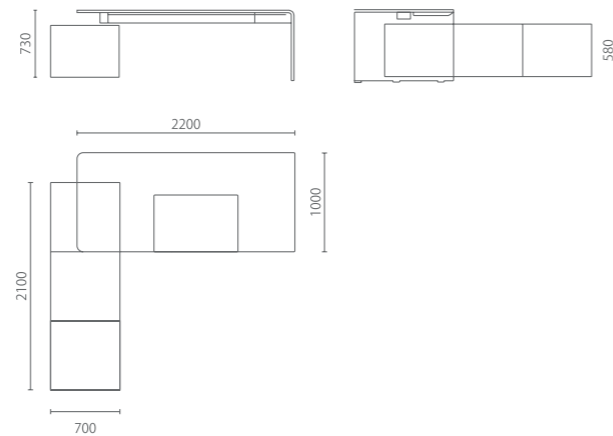

抽屉1

抽屉 (放置打印机或文件架) 1

双开门 (面向来宾) 1

Material and Function

Imported from Germany

Side panel leg standing on the ground

One standing cabinet with 2 drawers for printer or file hanger

One double-door faces the guest

Back Cabinet

背柜

Model 型号: Lane-BG-01

Size 尺寸: W1000 D600 H930

材质与功能

德国原装进口

L67 高柜1

双开门1

Material and Function

Imported from Renz in Germany

Tall cabinet with double-door

Executive Table (H730)

班台 (H730)

Model 型号: Lane-BT-02-L/R

Size 尺寸: 台面 W2200 D1000

侧柜 W2100 D700 H580