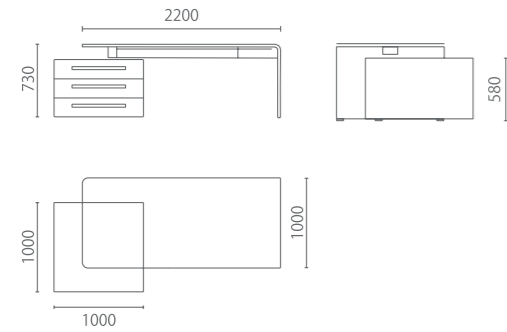

智能走线

桌面与座地柜以一个枢纽连接，保证了工作位的移动性以及电源供应。桌下的铝管槽可隐藏充电器、变压器、电线等。顶部的电源管理盒可通过底柜或者沿着桌下走线槽走线，保持外观的整洁性。

强大储藏

座地柜功能强大，集各种功能，兼具多种色彩选择，可处理成亮光或哑光的表面，灵活组合。

Smart cabling

The table and the container are connected by a hinge that enables the table to be moved and also accommodates the power supply. Chargers, transformers, cables - everything disappears into an aluminum cable channel under the table. Vertical cable management can run through the container or along the inside of the end panel, making it barely visible.

Great storage ability

Floor cabinet integrates various functions. Different colors are available, with different effect, polished or matt, enabling flexible combination.

Executive Table (H730)

班台 (H730)

Model 型号: Lane-BT-01-L/R

Size 尺寸: 台面 W2200 D1000

侧柜 W1000 D1000 H580

材质与功能

德国原装进口

L09 LH/ L09 RH 台板1

多种颜色可选

含落地侧脚

L55 LH/L55 RH 坐地柜1

Back Cabinet

背柜

Model 型号: Lane-BG-01

Size 尺寸: W1000 D600 H930

材质与功能

德国原装进口

L67 高柜1

双开门1