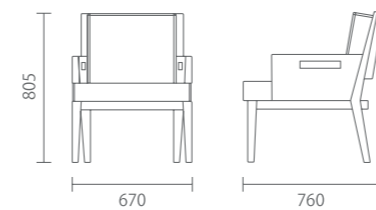

实木与真皮融合，展现中国意蕴的同时，保有舒适度。背部向后倾仰使得入座者向后依靠，让其以更闲适的状态，淡然的态度处事待人。

扶手处的凹洞便于座椅搬运。

配套茶几，金属台面与底座赋予了“慧”系列更多未来感。“慧”沙发拥有两种高度可选：适配茶几与普通桌面高度。

The combination of solid wood and genuine leather inherits the traditional Chinese style and still guarantees comfortable seating experience. The back of sofa tilts backward, so that one can lean back, and conduct oneself in a more leisurely state with a chilled attitude.

The indent in armrest makes transportation easier.

The metal table top and base of matching tea table endow the "Hui" series with a stronger futuristic sense. Hui sofa has two heights to choose from: matching tea table height and general table top height.

Fits the Height Of Tea Table
适配茶几高度

Fits the Table Height Of 740mm
适配H740高度的桌类

Teapoy
慧茶几

独立台Model型号: HUI-S-1

Size 尺寸: W670 D760 H805

HUI-S-2

W580 D640 H820

独立台Model型号: HUI-T-1

Size 尺寸: W380 D430 H505

材质与功能

胡桃木实木框架
黑色真皮座垫及鹅绒填充靠垫

Material and Function

Walnut veneer frame
Genuine leather seat and back

材质与功能

顶面及底面为铝制拉丝工艺
胡桃木支撑

Material and Function