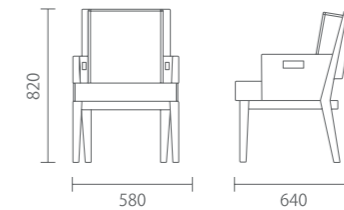

The indent in armrest makes transportation easier.

The metal table top and base of matching tea table endow the "Hui" series with a stronger futuristic sense. Hui sofa has two heights to choose from: matching tea table height and general table top height.

Fits the Height Of Tea Table
适配茶几高度

Fits the Table Height Of 740mm
适配H740高度的桌类

Teapoy
慧茶几

独立台Model型号: HUI-S-1

Size 尺寸: W670 D760 H805

HUI-S-2

W580 D640 H820

独立台Model型号: HUI-T-1

Size 尺寸: W380 D430 H505

材质与功能

胡桃木实木框架
黑色真皮座垫及鹅绒填充靠垫

Material and Function

Walnut veneer frame
Genuine leather seat and back

材质与功能

顶面及底面为铝制拉丝工艺
胡桃木支撑

Material and Function