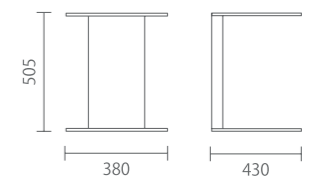

The indent in armrest makes transportation easier.

The metal table top and base of matching tea table endow the "Hui" series with a stronger futuristic sense. Hui sofa has two heights to choose from: matching tea table height and general table top height.

Fits the Height Of Tea Table
适配茶几高度

Fits the Table Height Of 740mm
适配H740高度的桌类

Teapoy
慧茶几

独立台Model型号: HUI-S-1

Size 尺寸: W670 D760 H805

HUI-S-2

W580 D640 H820

独立台Model型号: HUI-T-1

Size 尺寸: W380 D430 H505

材质与功能

胡桃木实木框架
黑色真皮座垫及鹅绒填充靠垫

Material and Function

Walnut veneer frame
Genuine leather seat and back

材质与功能

顶面及底面为铝制拉丝工艺
胡桃木支撑

Material and Function