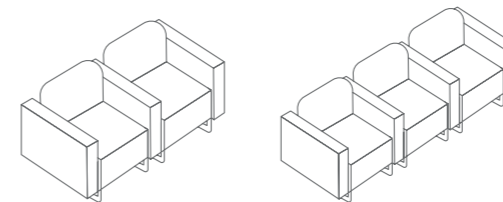

# Timko

MATSU Timko沙发，不锈钢回字脚，加之沙发本体立方的造型赋予了Timko独特的设计外观，硬朗别致，适用于高级行政区、贵宾接待及前台等候区等空间。

MATSU Timko系列沙发包括单人位、双人位及三人位；沙发材质有优质布料、全真皮及半真皮可选；

MATSU Timko sofa has a mature and noble touch in overall look and details, perfect for senior execution areas, VIP reception rooms and front desks.

MATSU Timko sofa comes in single, double and three-seat models as well as in quality cloth, full-leather and half-leather fabrics.

## Modul sofa 模块沙发

Model 型号:	S7111	S7112	S7113
Size 尺寸:	W930 D780 H760 SH410	W1380 D780 H760 SH410	W1840 D780 H760 SH410

Model 型号:	S7112B	S7113B
Size 尺寸:	W1540 D780 H760 SH410	W2170 D780 H760 SH410