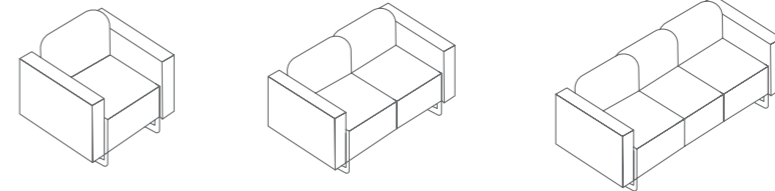

# Timko

MATSU Timko沙发，不锈钢回字脚，加之沙发本体立方的造型赋予了Timko独特的设计外观，硬朗别致，适用于高级行政区、贵宾接待及前台等候区等空间。

MATSU Timko系列沙发包括单人位、双人位及三人位；沙发材质有优质布料、全真皮及半真皮可选；

MATSU Timko sofa has a mature and noble touch in overall look and details, perfect for senior execution areas, VIP reception rooms and front desks.

MATSU Timko sofa comes in single, double and three-seat models as well as in quality cloth, full-leather and half-leather fabrics.

## Modul sofa 模块沙发

Model 型号:	S7111	S7112	S7113
Size 尺寸:	W930 D780 H760 SH410	W1380 D780 H760 SH410	W1840 D780 H760 SH410

Model 型号:	S7112B	S7113B
Size 尺寸:	W1540 D780 H760 SH410	W2170 D780 H760 SH410