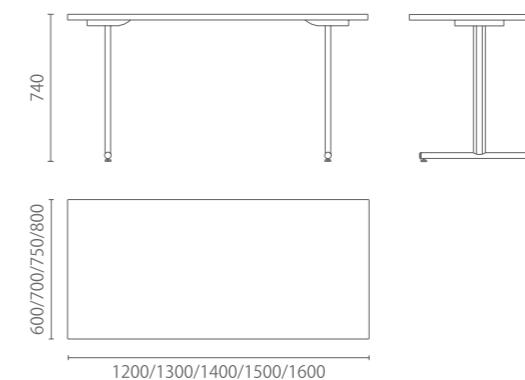

Delgado精工细造，打造德式不一样的经典

台面：丰富的台面材质及封边，令每张桌子都拥有其特别的个性，同时更适应不同的预算。

台架（折叠机构）：黑色玻璃纤维加强尼龙PA6.6 GF50

台柱：椭圆扁钢管，55282mm

底座：钢管，Ø322.5mm，带橡皮环及塑胶脚垫

Delgado - fine workmanship, extraordinary German-style classics

Table top: Rich table top materials and edges available, so that each table has its own unique personality. Also adapted to different budgets. Frame (folding body): black glass fiber reinforced nylon PA6.6 GF50

Pillar: Elliptical flat steel tube, 55282mm

Base: steel tube, Ø322.5mm, with rubber ring and plastic foot pad

台架（折叠机构）
Frame (folding mechanism)

塑胶脚垫
Plastic foot pad

台柱
Pillar

Training table
培训桌 (台架710mm)

Model 型号:	4000-6-1208	4006-6-1308	4006-6-1408	4006-6-1508	4006-6-1608
Size 尺寸:	W1200 D800	W1300 D800	W1400 D800	W1500 D800	W1600 D800

4000-6-1507B
W1500 D750

备注:

Delgado系列高度H710均为台架高度,
总高度=台架高度+台面厚度

Remarks:

710mm height is table frame,
the height of Delgado = the height of table frame + the thick of table top

材质与功能

德国原版设计并监制
台面多种材质可选
亮光铬钢质台架
可折叠台脚
高度可调黑色塑胶脚垫

Material and Function:

Original German design Et supervision by Kusch+Co
Bright chromed steel table frame
Foldable table legs
Black plastic glides can be adjusted