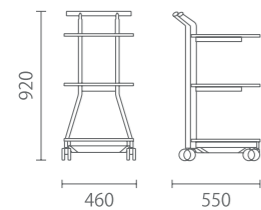

Profession配套衍生系列

Profession Assort derivative series

Trolley

手推车

节省人力、易于移动；丰富办公生活、提高工作效率。

save manpower, easy to move around; Improve the work efficiency.

Model 型号: 9150-8

Size 尺寸: W460 D550 H920