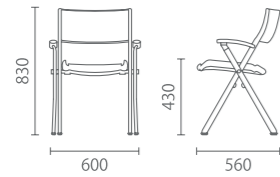

人体工程

Profession座椅整体设计符合人体工程学。独特的椅垫上翘角度，配合舒适的靠背，让人们在会议中依然可以保持脊椎的自然弯曲。

Optional armrest or idler wheel

The idler wheels make it easy to move and relocate the chair.

Optional writing boards

The boards are for writings in meetings and trainings.

Can be linked into a bench

Profession can be linked into a bench, an ideal choice for waiting and reception areas.

Ergonomic designs

Profession chair has ergonomic designs, the slightly lifted seat and comfort seat back can keep the spine natural curve during the meeting.

Training chair with armrest

培训椅固定款带扶手

Model 型号: 9102-4 (无背垫) 9105-4 (含背垫)

Size 尺寸: W600 D560 H830 SH430

材质与功能

德国原版设计并监制
黑色塑胶椅背/黑色塑胶椅背含背垫
亮光铬椅架
黑色塑胶折叠扶手
固定椅座
黑色塑胶脚垫
可堆叠

选配项

喷粉椅架
排椅连接件-LJ
灰白色写字板