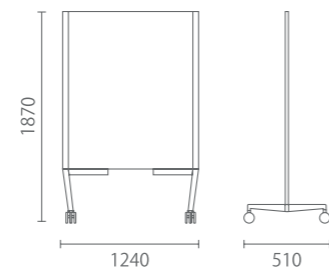

Model 型号: 9180-8

Size 尺寸: W1240 D510 H1870

材质与功能

德国原版设计并监制
银色喷粉框架
铝合金笔槽
灰色毛毡板
黑色塑胶脚垫
可推叠

Material and Function

Original German design & supervision by Kusch+Co
Silver powder coated frame
Aluminium alloy pencil tray
Magnetic white board with clamping ledge
Black plastic glides
Stackable