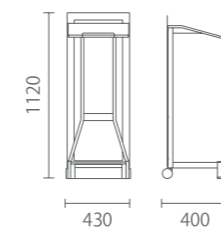

Model 型号: 9180-8

Size 尺寸: W1240 D510 H1870

材质与功能

德国原版设计并监制
银色喷粉框架
铝合金笔槽
灰色毛毡板
黑色塑胶脚垫
可推叠

Material and Function

Original German design & supervision by Kusch+Co
Silver powder coated frame
Aluminium alloy pencil tray
Magnetic white board with clamping ledge
Black plastic glides
Stackable

Options

Black plastic hard castors

选配项

黑色塑胶硬轮

Platform

演讲台

带脚轮, 节省人力、易于移动; 底抽层板可抽出, 配合演讲者身高帮助演讲者达到最佳高度。

Wheels are equipped for legs for labor-saving and easy moving; Bottom plate can be drawn out according to speaker's height.

Model 型号: 9160-8

Size 尺寸: W430 D400 H1120

材质与功能

德国原版设计并监制
银色喷粉台架及冲孔挡板
灰白色台面
黑色抽拉式底座
黑色塑胶自锁硬轮

Material and Function

Original German design & supervision by Kusch+Co
Silver powder coated frame and perforated panel
Off-white top
Black extractable pedestal
Black plastic lockable hard castors