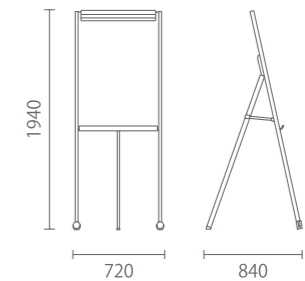

Model 型号: 9180-8

Size 尺寸: W1240 D510 H1870

材质与功能

德国原版设计并监制
银色喷粉框架
铝合金笔槽
灰色毛毡板
黑色塑胶脚垫
可推叠

Material and Function

Original German design & supervision by Kusch+Co
Silver powder coated frame
Aluminium alloy pencil tray
Magnetic white board with clamping ledge
Black plastic glides
Stackable

Options

Black plastic hard castors

选配项

黑色塑胶硬轮

Platform

演讲台

带脚轮, 节省人力、易于移动; 底抽层板可抽出, 配合演讲者身高帮助演讲者达到最佳高度。

Wheels are equipped for legs for labor-saving and easy moving; Bottom plate can be drawn out according to speaker's height.

Model 型号: 9160-8

Size 尺寸: W430 D400 H1120

材质与功能

德国原版设计并监制
银色喷粉台架及冲孔挡板
灰白色台面
黑色抽拉式底座
黑色塑胶自锁硬轮

Material and Function

Original German design & supervision by Kusch+Co
Silver powder coated frame and perforated panel
Off-white top
Black extractable pedestal
Black plastic lockable hard castors

Model 型号: 9190-8

Size 尺寸: W720 D840 H1940

材质与功能

德国原版设计并监制
银色喷粉框架
铝合金笔槽
磁性白板, 带夹纸轨
黑色塑胶硬轮
可推叠

Material and Function

Original German design & supervision by Kusch+Co
Silver powder coated frame
Aluminium alloy pencil tray
Magnetic white board with clamping ledge
Black plastic glides
Stackable