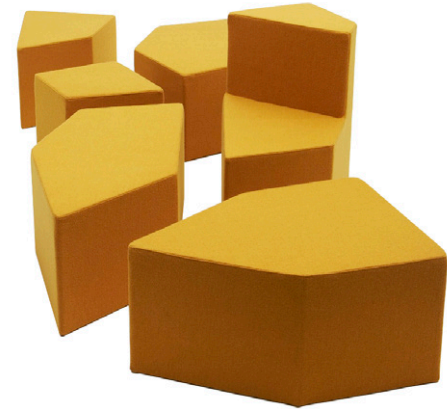

Velax

设计师: 印西河设计
Designer: EXH design

河中小石

Velax是一套由六个独立的沙发组成的组合沙发。她从河水中石头的形状获得启发, 经过建筑结构学的分解, 每一个都拥有独特的几何形状, 但又如河水中的石头, 他们在流动中变换着不同的姿态, 却总能够亲密的吻合在一起。

River Stones

Velax is a combination of six independent sofas. It is thus defined by interesting combinations; these six sofas each have their own specific shape, but they can also be connected to each other and combined. They can be used independently or together depending on the size of the space at hand; customers will never tire of configuring them into new shapes.

六度空间 沙发的几何学游戏

不锈钢茶几面板可选

- 一体成型环保PU泡棉
- 进口环保优质布料
- 可自由组合搭配
- 背垫款可选

Six-dimensional space, the geometrical game of sofa

Optional stainless steel table top

- One-piece environmentally friendly PU foam
- Imported environmentally friendly quality fabric
- Free combination
- Optional back cushion

Modular Sofa

模块沙发

Model 型号:	VE5792	VE9256	VE8651	VE5075
Size 尺寸:	L1 579 L2 926 H420	L1 928 L2 565 H420	L1 862 L2 517 H420	L1 500 L2 750 H420

Model 型号:	VE5792B	VE9256B	VE8651B	VE5075B
Size 尺寸:	L1 579 L2 926 H780	L1 928 L2 565 H780	L1 862 L2 517 H780	L1 500 L2 750 H780

Model 型号:	VE1029	VE5056
Size 尺寸:	L1 1022 L2 529 H420	L1 505 L2 565 H420

材质与功能

全饰面布面材质
木质框架
带黑色塑胶可调节脚钉

Material and Function

Fabric upholstered sofa,
Wood frame,
Adjustable plastic glides, black

注：模块沙发，设计过程中不可镜像使用