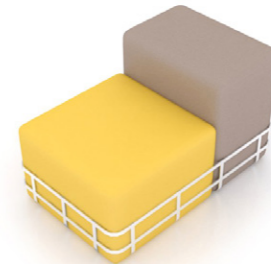

## Singlax=Sing+Relax

灵感源于对话，Singlax旨在为顾客营造轻松高效沟通空间。

Singlax金属结构中，盛满心情的写照。立着、躺着，通过不同的模块组合，堆积一个个独具匠心，无限创意的可能。

The metal frames and structures portray human emotions and moods. Some standing up, some lying down, these variations represent infinite ingenuity.

Singlax配套茶几，拥有支持各种办公设备电源及网络端口的配置，将工作空间与沟通交流空间自然的融合于一体，让沟通不断“电”。

Singlax有别于其他沙发类产品，其内部没有任何木框结构，由100%高密度海绵填充。减轻产品重量的同时，方便使用者灵动地进行模块化组合；

外部，Singlax通过金属框将模块收纳其中，加固组合本体，防止使用者因不适坐姿、重心不稳而倾倒的意外。

Moreover, Singlax boast a myriad of office facilities, outlets, sockets and network ports, which seamlessly connect office and communication space. You are never offline!

Unlike other sofas, Singlax has no wooden framework inside. It uses 100% intensity sponge stuffing instead, to reduce weight and realize free combinations.

On the outside, Singlax uses metal framework to tuck modules in, strengthen combinations and avoid any accidental falling apart caused by changing postures of users.

Model 型号:	M-SL-1010	M-SL-1006	M-SL-1004
Size 尺寸:	W1010 D1010 H630 SH430	W1010 D610 H630 SH430	W1010 D410 H1030

**材质与功能**

全布面饰面  
内含1-6个沙发模块  
不锈钢镜面抛光框架  
黑色橡胶脚垫

**Material and Function**

Fabric upholstered sofa,  
1 to 6 sofa pieces inside,  
Specular polished stainless steel frame  
Black plastic glides