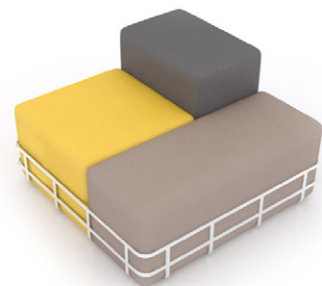

## Singlax=Sing+Relax

灵感源于对话，Singlax旨在为顾客营造轻松高效沟通空间。

Singlax金属结构中，盛满心情的写照。立着、躺着，通过不同的模块组合，堆积一个个独具匠心，无限创意的可能。

The metal frames and structures portray human emotions and moods. Some standing up, some lying down, these variations represent infinite ingenuity.

Singlax配套茶几，拥有支持各种办公设备电源及网络端口的配置，将工作空间与沟通交流空间自然的融合于一体，让沟通不断“电”。

Singlax有别于其他沙发类产品，其内部没有任何木框结构，由100%高密度海绵填充。减轻产品重量的同时，方便使用者灵动地进行模块化组合；

外部，Singlax通过金属框将模块收纳其中，加固组合本体，防止使用者因不适坐姿、重心不稳而倾倒的意外。

Moreover, Singlax boast a myriad of office facilities, outlets, sockets and network ports, which seamlessly connect office and communication space. You are never offline!

Unlike other sofas, Singlax has no wooden framework inside. It uses 100% intensity sponge stuffing instead, to reduce weight and realize free combinations.

On the outside, Singlax uses metal framework to tuck modules in, strengthen combinations and avoid any accidental falling apart caused by changing postures of users.

Model 型号:	M-SL-1010	M-SL-1006	M-SL-1004
Size 尺寸:	W1010 D1010 H630 SH430	W1010 D610 H630 SH430	W1010 D410 H1030

**材质与功能**

全布面饰面  
内含1-6个沙发模块  
不锈钢镜面抛光框架  
黑色橡胶脚垫

**Material and Function**

Fabric upholstered sofa,  
1 to 6 sofa pieces inside,  
Specular polished stainless steel frame  
Black plastic glides