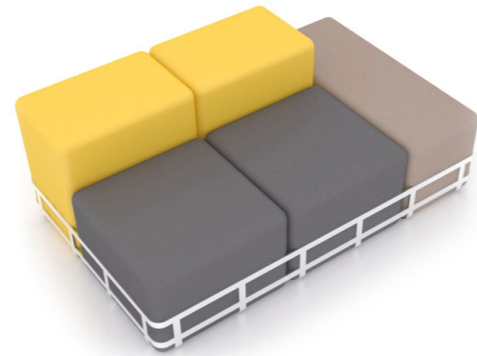

# Singlax 沙发

Designer: EXH design

为公司创造价值的方式不仅是在办公桌前，休闲区也能创造更高的价值。无论是内部交流，还是外界的合作，Singlax的自由和创新，定义了一种新的办公形式——实际上，Singlax不仅仅是沙发的组合，它的诞生正是基于对打破传统工作模式的认知。

Values are not limited to tables and that more values may be created in the lounge. The freestyle and creativity of Singlax has defined a new office mode, be it internal communication or external coordination. In fact, Singlax means so much more than mere combination of sofas. It emerged from a groundbreaking perception of traditional work patterns and compose a happy minuet for your work and life.

## Singlax=Sing+Relax

灵感源于对话，Singlax旨在为顾客营造轻松高效沟通空间。

Singlax金属结构中，盛满心情的写照。立着、躺着，通过不同的模块组合，堆积一个个独具匠心，无限创意的可能。

The metal frames and structures portray human emotions and moods. Some standing up, some lying down, these variations represent infinite ingenuity.

Singlax配套茶几，拥有支持各种办公设备电源及网络端口的配置，将工作空间与沟通交流空间自然的融合于一体，让沟通不断“电”。

Singlax有别于其他沙发类产品，其内部没有任何木框结构，由100%高密度海绵填充。减轻产品重量的同时，方便使用者灵动地进行模块化组合；

外部，Singlax通过金属框将模块收纳其中，加固组合本体，防止使用者因不适坐姿、重心不稳而倾倒的意外。

Moreover, Singlax boast a myriad of office facilities, outlets, sockets and network ports, which seamlessly connect office and communication space. You are never offline!

Unlike other sofas, Singlax has no wooden framework inside. It uses 100% intensity sponge stuffing instead, to reduce weight and realize free combinations.

On the outside, Singlax uses metal framework to tuck modules in, strengthen combinations and avoid any accidental falling apart caused by changing postures of users.