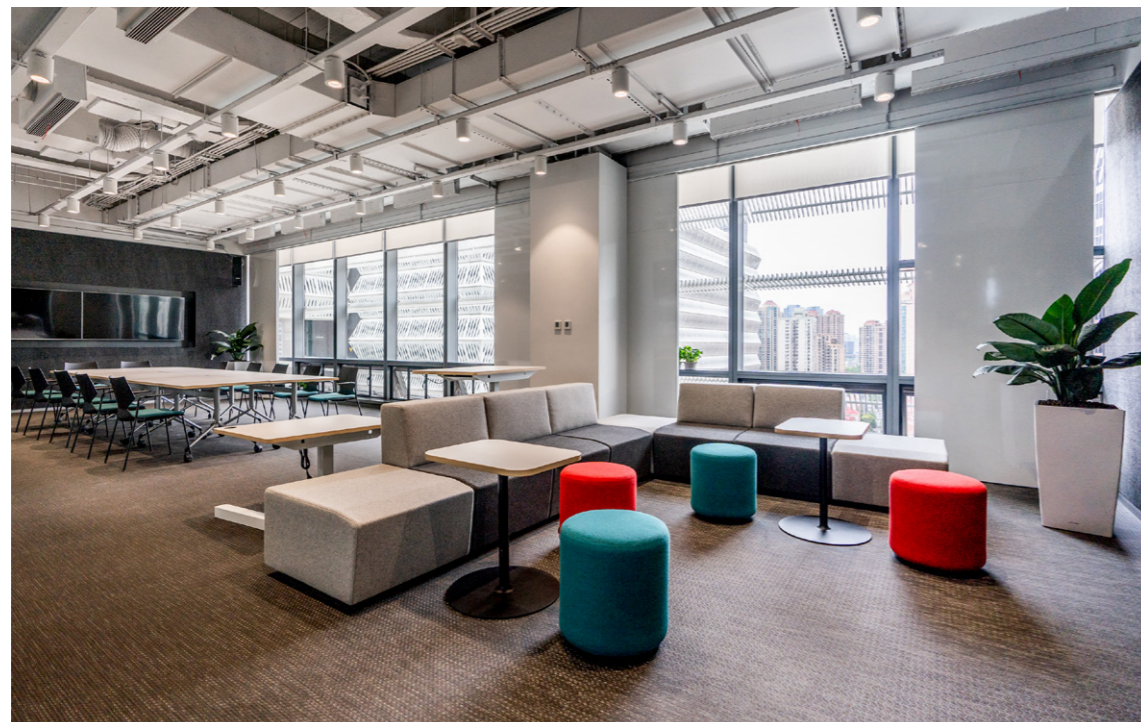

Lax M

灵动组合, 分享&休闲

十三个不同的模块, 加之色彩搭配灵活丰富, 可以满足任何区域组合应用需求; 可搭配吧桌, 让非正式休闲区成为移动办公首选; 沙发绵为PU发泡绵一体成型绵, 座面人体工学弧度, 使沙发坐感更舒适。

Smart combination, sharing & leisure

Thirteen different modules, combined with flexible and rich color matching, can meet the needs of any area combination application; can be matched with a bar table, making the informal leisure area the first choice for mobile office; the sofa cotton is made of PU foam cotton, the seat surface is human The engineering arc makes the sofa feel more comfortable.

无限可能

可以, 整齐叠放; 可以, 灵动点缀; 可以, 任意围合。

Endless possibilities

Yes, neatly stacked; yes, smart embellishment; yes, any enclosing.