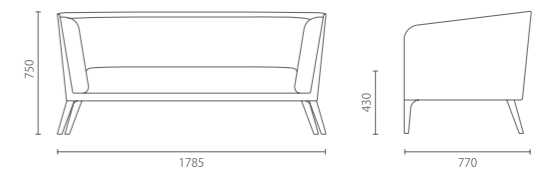

沙发脚外张，和茶几脚的内收巧妙地呼应，且营造了静中含动的张力，传递了稳重致胜的自信。

运用东方案几元素一气呵成的茶几，象征内涵的坚定。

The protruding sofa legs and the inwardly tilted tea table legs have the power of hiding motion in quietness to showcase the sure confidence of winning.

Single Sofa

单人沙发

Double-seater Sofa

双人沙发

Model型号: SW-D

SW-S

Size 尺寸: W875 D770 H750 SH430

W1785 D770 H750 SH430