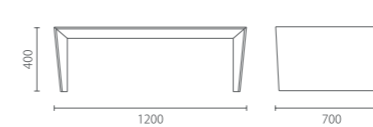

Single Sofa

单人沙发

Double-seater Sofa

双人沙发

Model型号: SW-D

SW-S

Size 尺寸: W875 D770 H750 SH430

W1785 D770 H750 SH430

材质与功能

胡桃木原色贴面围边
优质头层黑色真皮

Material and Function

Original Walnut primary color veneer around the sofa
High quality full-grain leather, black

Teapoy

茶几

Model型号: SW-CJ

SW-BJ

Size 尺寸: W1200 D700 H400

W600 D600 H600

材质与功能

胡桃木原色贴面围边

Material and Function

Walnut primary color veneer