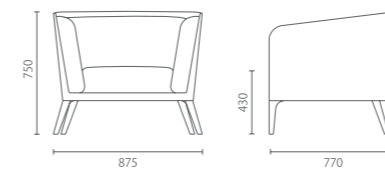

沙发脚外张，和茶几脚的内收巧妙地呼应，且营造了静中含动的张力，传递了稳重致胜的自信。

运用东方案几元素一气呵成的茶几，象征内涵的坚定。

The protruding sofa legs and the inwardly tilted tea table legs have the power of hiding motion in quietness to showcase the sure confidence of winning.

Single Sofa

单人沙发

Double-seater Sofa

双人沙发

Model型号: SW-D

SW-S

Size 尺寸: W875 D770 H750 SH430

W1785 D770 H750 SH430