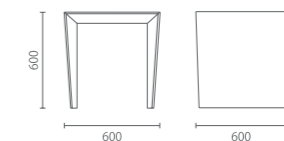

Single Sofa

单人沙发

Double-seater Sofa

双人沙发

Model型号: SW-D

SW-S

Size 尺寸: W875 D770 H750 SH430

W1785 D770 H750 SH430

材质与功能

胡桃木原色贴面围边
优质头层黑色真皮

Material and Function

Original Walnut primary color veneer around the sofa
High quality full-grain leather, black

Teapoy

茶几

Model型号: SW-CJ

SW-BJ

Size 尺寸: W1200 D700 H400

W600 D600 H600

材质与功能

胡桃木原色贴面围边

Material and Function

Walnut primary color veneer