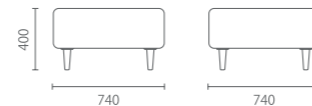

Double-Seater Sofa

双人沙发, 侧扶手 (可选左扶手, 右扶手)

Model 型号: ZEN-2D

Size 尺寸: W1530 D850 H730 SH400

Three-Seater Sofa

三人沙发

Model 型号: Zen-R

Size 尺寸: W2000 D850 H730 SH400

Daybed

贵妃躺 (可选左扶手, 右扶手)

Model 型号: Zen-GF

Size 尺寸: W1530 D850 H730 SH400

Sofa Tun without Back

沙发墩 (无靠背)

Model 型号: Zen-T

Size 尺寸: W740 D740 H400