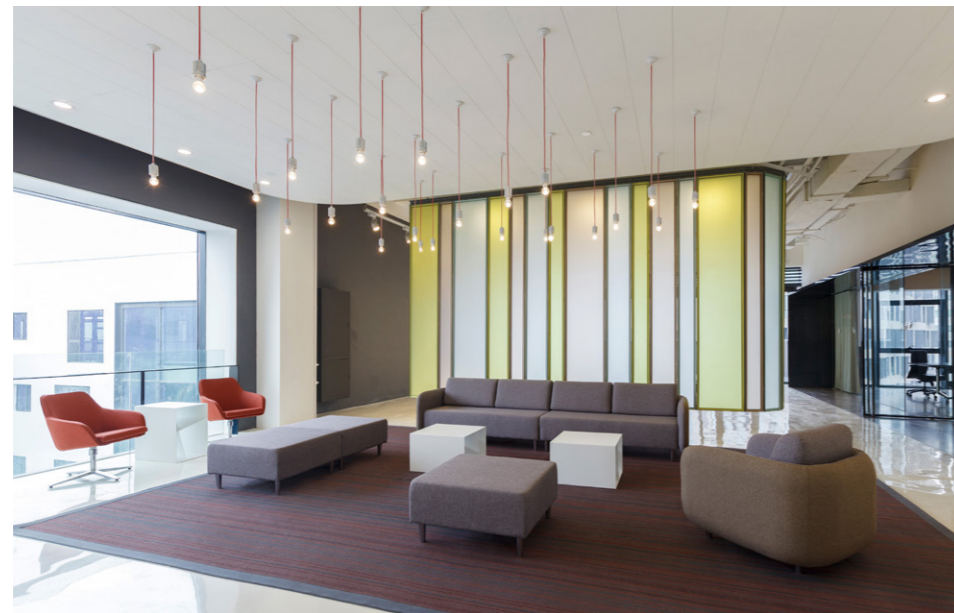

Zen

Zen沙发茶几系列的设计初衷是：
做一款最像沙发的沙发。

Zen sofa table series is designed to be:
a kind of sofa most like a sofa.

它极简的设计灵感，源于中国禅道中拈花一笑的会意式简单纯粹的表达方法，无需过多复杂的装扮和花哨的修饰，以心传心，便可道出万千精深微妙的“禅意”。

静心，增定，开智慧。在多元化的商务空间中，隐去系上领带的繁忙，在随性之时使人们获得一种温润的合作默契。

Zen沙发圆润的边缘，不明棱角；柔和的色彩，质朴宁静。这虽是“平常”的设计，却经历了“修”的过程，不断完善和逐渐实现，不是一蹴而就。就像水中温润的石块，并非天然形成，而是经过自然的打磨与洗礼。

Its simple design was inspired by the simple way of expression in "Tao". Without complex and fancy dressing, a heart-to-heart communication can produce the profound and subtle "Zen."

It can make one calmer and smarter. In a diversified business space, it avoids the business of wearing a tie, and allows people to gain the cozy tacit of cooperation.

Zen sofa has rounded edges and unknown corners; as well as soft colors and rustic tranquility. Zen sofa table series is a very "common" design, and it is perfecting all the time and is not accomplished overnight. Like the rounded stone in water is not formed naturally, but has gone through natural polishing and baptism.