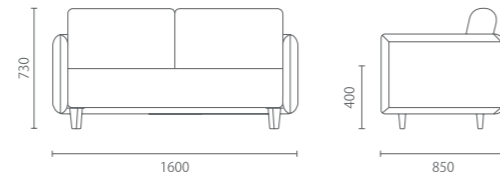

Single Sofa

单人沙发

Model 型号: Zen-D

Size 尺寸: W800 D850 H730 SH400

Double-Seater Sofat

双人沙发

Model 型号: Zen-S

Size 尺寸: W1600 D850 H730 SH400

Double-Seater Sofa

双人沙发, 侧扶手 (可选左扶手, 右扶手)

Model 型号: ZEN-2D

Size 尺寸: W1530 D850 H730 SH400

Three-Seater Sofa

三人沙发

Model 型号: Zen-R

Size 尺寸: W2000 D850 H730 SH400

Daybed

贵妃躺 (可选左扶手, 右扶手)

Model 型号: Zen-GF

Size 尺寸: W1530 D850 H730 SH400

Sofa Tun without Back

沙发墩 (无靠背)

Model 型号: Zen-T

Size 尺寸: W740 D740 H400