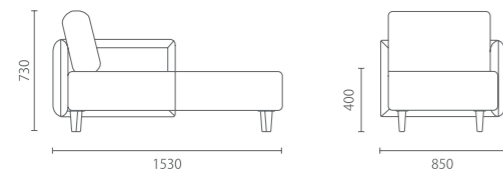

Single Sofa

单人沙发

Model 型号: Zen-D

Size 尺寸: W800 D850 H730 SH400

Double-Seater Sofat

双人沙发

Model 型号: Zen-S

Size 尺寸: W1600 D850 H730 SH400

Double-Seater Sofa

双人沙发, 侧扶手 (可选左扶手, 右扶手)

Model 型号: ZEN-2D

Size 尺寸: W1530 D850 H730 SH400

Three-Seater Sofa

三人沙发

Model 型号: Zen-R

Size 尺寸: W2000 D850 H730 SH400

Daybed

贵妃躺 (可选左扶手, 右扶手)

Model 型号: Zen-GF

Size 尺寸: W1530 D850 H730 SH400

Sofa Tun without Back

沙发墩 (无靠背)

Model 型号: Zen-T

Size 尺寸: W740 D740 H400