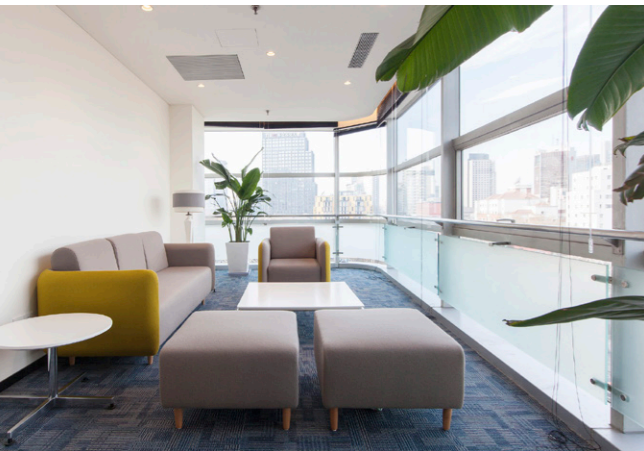

Zen沙发圆润的边缘，不明棱角；柔和的色彩，质朴宁静。这虽是“平常”的设计，却经历了“修”的过程，不断完善和逐渐实现，不是一蹴而就。就像水中温润的石块，并非天然形成，而是经过自然的打磨与洗礼。

Its simple design was inspired by the simple way of expression in "Tao". Without complex and fancy dressing, a heart-to-heart communication can produce the profound and subtle "Zen."

It can make one calmer and smarter. In a diversified business space, it avoids the business of wearing a tie, and allows people to gain the cozy tacit of cooperation.

Zen sofa has rounded edges and unknown corners; as well as soft colors and rustic tranquility. Zen sofa table series is a very "common" design, and it is perfecting all the time and is not accomplished overnight. Like the rounded stone in water is not formed naturally, but has gone through natural polishing and baptism.

Tao of Individuality

Zen sofa is free from the traditional space limitation, and you can put it anywhere you like, either in lounge area, discussion area or office area. With its good adaptability, Zen sofa can be a perfect match of its environment. Whether it is single, double or a combination, Zen sofa can use different shades of fabrics and leathers to create a quiet and harmonious atmosphere for the space.