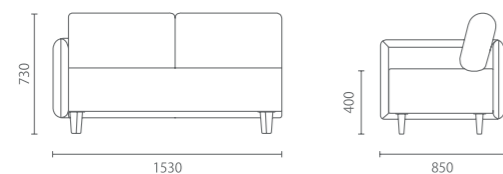

Single Sofa

单人沙发

Model 型号: Zen-D

Size 尺寸: W800 D850 H730 SH400

Double-Seater Sofat

双人沙发

Model 型号: Zen-S

Size 尺寸: W1600 D850 H730 SH400

Double-Seater Sofa

双人沙发, 侧扶手 (可选左扶手, 右扶手)

Model 型号: ZEN-2D

Size 尺寸: W1530 D850 H730 SH400

Three-Seater Sofa

三人沙发

Model 型号: Zen-R

Size 尺寸: W2000 D850 H730 SH400

Daybed

贵妃躺 (可选左扶手, 右扶手)

Model 型号: Zen-GF

Size 尺寸: W1530 D850 H730 SH400

Sofa Tun without Back

沙发墩 (无靠背)

Model 型号: Zen-T

Size 尺寸: W740 D740 H400