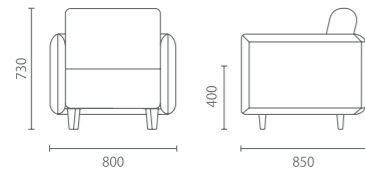

Single Sofa

单人沙发

Model 型号: Zen-D

Size 尺寸: W800 D850 H730 SH400

Double-Seater Sofat

双人沙发

Model 型号: Zen-S

Size 尺寸: W1600 D850 H730 SH400