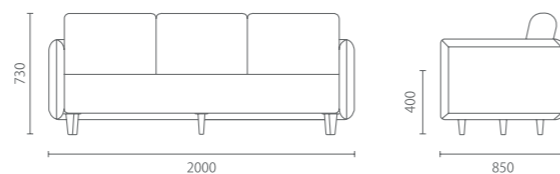

Double-Seater Sofa

双人沙发, 侧扶手 (可选左扶手, 右扶手)

Model 型号: ZEN-2D

Size 尺寸: W1530 D850 H730 SH400

Three-Seater Sofa

三人沙发

Model 型号: Zen-R

Size 尺寸: W2000 D850 H730 SH400

Daybed

贵妃躺 (可选左扶手, 右扶手)

Model 型号: Zen-GF

Size 尺寸: W1530 D850 H730 SH400

Sofa Tun without Back

沙发墩 (无靠背)

Model 型号: Zen-T

Size 尺寸: W740 D740 H400