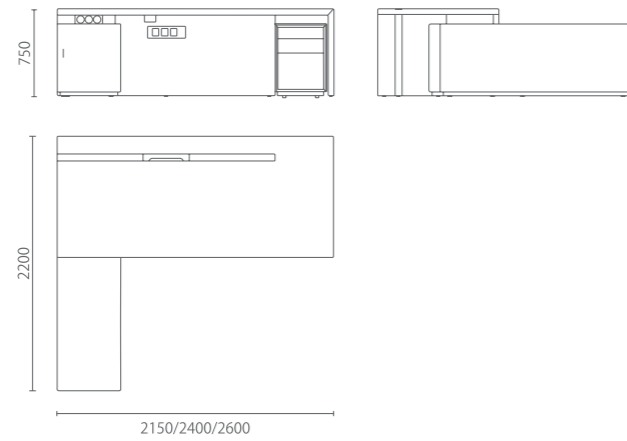

Executive Table

班台

Model 型号:	SS-L-BT2100-L	SS-L-BT2400-L	SS-L-BT2600-L (左侧柜)
	SS-L-BT2100-R	SS-L-BT2400-R	SS-L-BT2600-R (右侧柜)
Size 尺寸:	W2150 D2200 H750	W2400 D2200 H750	W2600 D2200 H750

材质与功能

主台:

- 实木贴面台面台脚, 烤漆落地挡板
- 挡板走线且内嵌插座面板 (3强2弱)
- 桌面含拉丝不锈钢线盖

侧柜:

- 烤漆柜体, 实木贴面柜门面板
- 包含 ①主柜1: 内附钢制插座挡板, 可安装86面板; 内嵌铝合金散热栅格
- ②开门柜3: 柜门采用按压式反弹铰链
- 侧柜上方安装连接框, 连接框正面安装排插 (2强2弱)

推柜 (三抽):

- 实木贴面抽屉面板, 烤漆柜体
- 带锁; 首层为文具盘, 底层内置A4文件挂架
- 抽屉采用按压式反弹导轨

Material and Function

Main table:

- Veneer table top and leg, lacquered standing panel
- Cabing in the panel build-in socket panel (3 strong electricity sockets and 2 weak electricity sockets)
- Brush stainless cable box cover on the tabl

Side cabinet:

- Lacquered cabinet body, veneer cabinet door
- Including ①PC cabinet1: with steel socket panel for sockets in type 86 and aluminum alloy ventilation ②Swing door cabinet3: cabinet doors with push-open rebound hinge.
- With brush stainless steel cable box cover on the table top.

Mobile Pedestal with Three Drawers:

- Veneer drawer panel, lacquered cabinet body
- With lock; stationary tray in the first drawer, a4 file hanger in the bottom drawer
- Drawers with push-open rebound rail