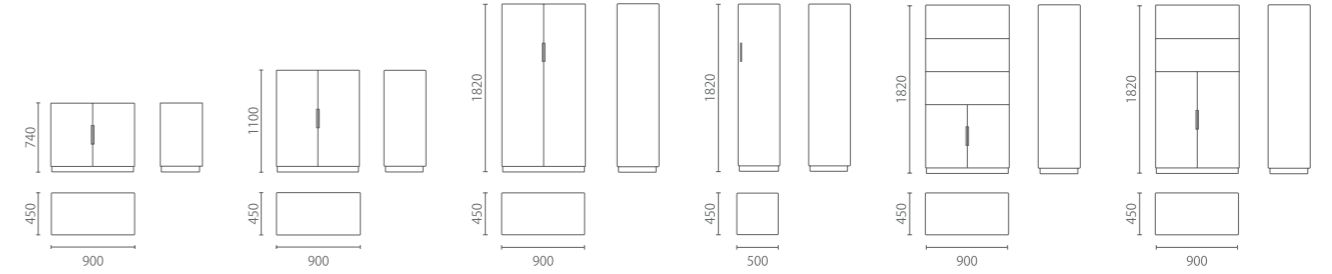

Back cabinet

背柜

	双开门矮柜	双开门中柜	双开门高柜	单开门柜	上下组合柜1	上下组合柜2
Model 型号:	SS-L-BG03	SS-L-BG04	SS-L-BG05	SS-L-BG06	SS-L-BG07	SS-L-BG08
Size 尺寸:	W900 D450 H740	W900 D450 H1100	W900 D450 H1820	W500 D450 H1820	W900 D450 H1820	W900 D450 H1820

材质与功能

- 门板为实木贴面
- 顶板、侧板、底座为烤漆
- 单、双开门柜/上柜玻璃双掩门, 下柜双掩门
- 内嵌镜面不锈钢拉手

Material and Function

- Veneer door and lacquered top plate, Side plate and bottom
- Upper double swing glass door and under double swing door with mirror surface stainless steel handle inside.

颜色 Colour

胡桃木贴面配色

棕胡桃木贴面(C-W-A-24, Brown Walnut)+暗灰色烤漆(C-W-A-33, Dark Grey)

胡桃木贴面 (C-W-A-39, Walnut)+暗灰色烤漆(C-W-A-33, Dark Grey)

斑马木贴面配色

斑马木贴面(C-W-A-27, Zebra wood)+白色烤漆(C-W-A-07, White)

斑马木贴面(C-W-A-27, Zebra wood)+香槟色烤漆(C-W-A-35, Champaign Gold)