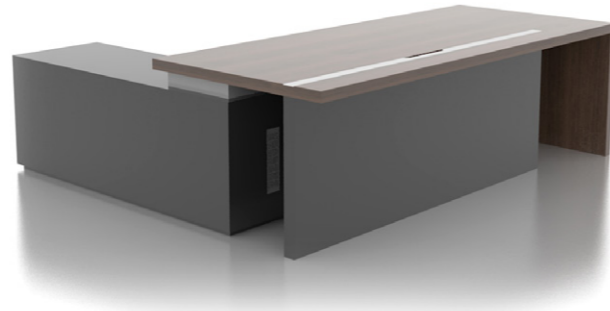

舍满取半

舍满取半，
寓意拥有此班台的人。
对自我及他人的尊重，
内敛而不张扬。

张弛有度

为人处事，谦逊、礼遇的态度，
处事适度得体，
体现出其玲珑通透，
有礼有节的“平衡、和谐”之道。

Full rather than half

"Full rather than half" implies,
the user of this executive desk,
has respect for himself and others,
restrained and modest.

桌前挡板，双重功能

隐藏式走线内嵌于桌前挡板之中，
同时，灵动通透的桌前挡板又起到结构支撑之用。

Front modesty panel with dual function

Cabling is embedded in the front modesty panel in an invisible manner.
Meanwhile, the cleverly designed modesty panel also functions as
structural support.

简洁线条

柜体边缘、台面边缘，
采用独特的45度拼接方式，
使整个班台线条简约而稳重。

多种收纳方式

多种收纳解决方案，
令办公井然有序。
推柜首层含文具盘，
底层含A4文件挂架，
侧柜含主机柜、开门柜。

可选配侧台升降功能
Optional liftable side table

Clean lines

The edges of cabinet and table top,
are uniquely spliced at a 45-degree angle,
which gives the executive desk clean yet steady lines.

Mobile Pedestal with Three Drawers:

- Veneer drawer panel, lacquered cabinet body
- With lock; stationary tray in the first drawer, a4 file hanger in the bottom drawer
- Drawers with push-open rebound rail