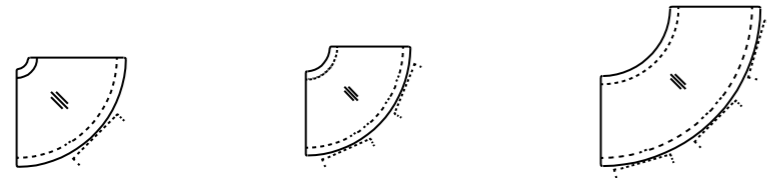

1/4 Round Table Extender

四分之一圆形增连台
(D850,H730)

Model 型号:	A42	A43	A45
Size 尺寸:	R950	R1100	R1500

Corner Table Extender

转角增连台
(D850,H730)

Model 型号:	A63	A64
Size 尺寸:	W1900	W2500

Table Extender for Top

顶端增连台
(D850,H730)

Model 型号:	A66	A67
Size 尺寸:	W2000	W2600

材质与功能

德国原装进口
台面: 多种颜色可选
烟灰色喷粉走线横梁
烟灰色喷粉挡板

Material and Function

Imported from Renz in Germany
Smoked grey lacquered cable beam
Smoked grey lacquered front panel

颜色:

详情请咨询MATSU。

Colour:

Please consult MATSU to get more information.