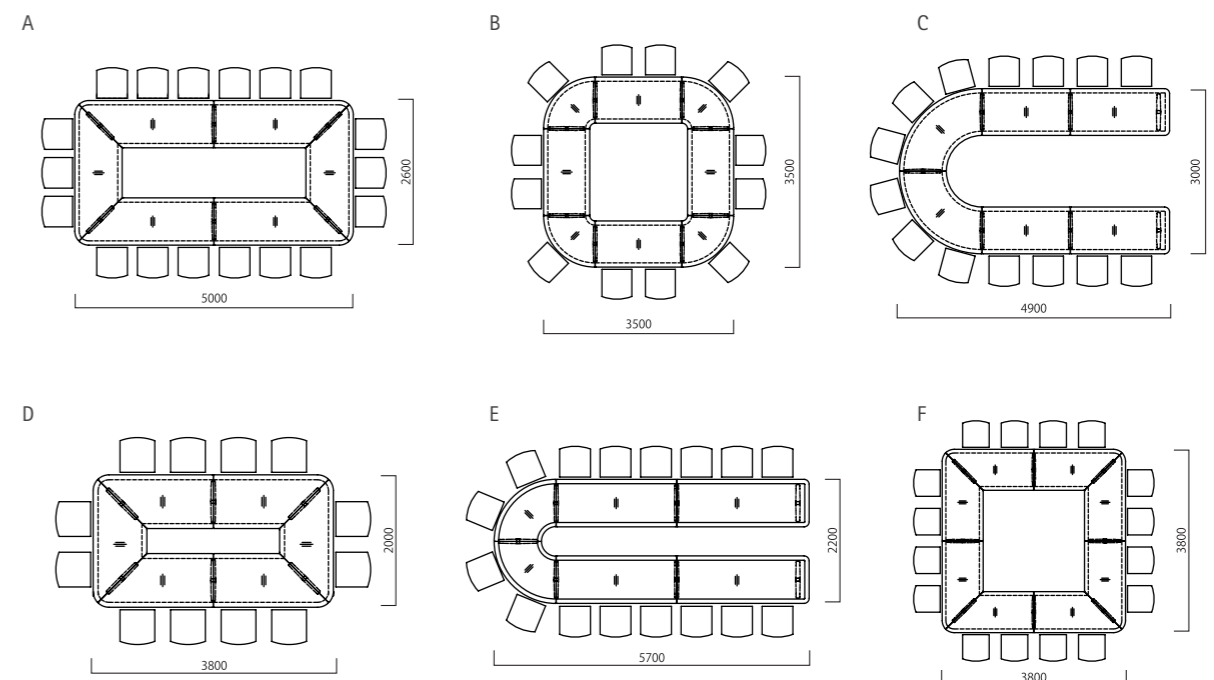

Easy assembly

Two pieces of tabletops next to each other are connected. The groove under the tabletop can be closely connected to table feet with two locking tabs, without seeking help from any tools for assembly or disassembly.