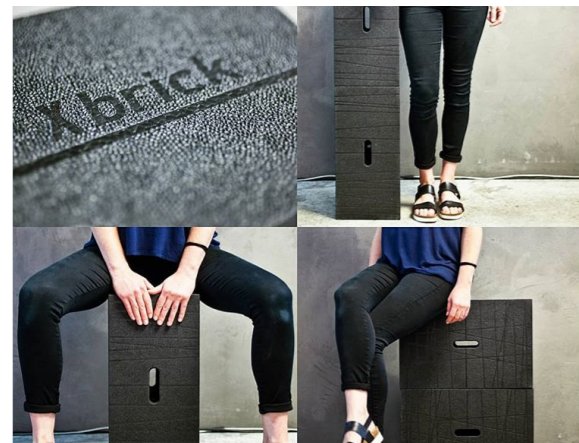

X brick

Designer: wd3 GmbH

德国原装进口

X brick, 玛祖铭立WP Office 系列

X brick, imported from WP Office in Germany