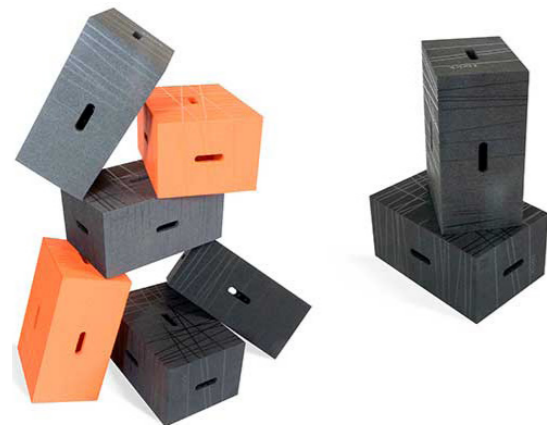

This inconceivably simplistic, all-purpose block is a proven versatile piece of furniture. The multifunctional Xbrick is conveniently portable for spontaneous use: It can be used instantaneously as upholstered seating; be converted into a quick storage area; used as a table, basic plinth, footstool, etc. Xbrick becomes a dynamic, flexible companion in every creative environment. In the office world, Xbrick becomes a playful element that can enhance mundane working environments.

创新的激光工艺可实现交替的结构和光滑的表面，并确保独特的手感。

Xbrick具备极强的环境适配潜力，用它营造的灵动空间，可激励置身其中的人交流和互动。这款多功能产品轻巧，坚固，且防水，可变换组合出多种排列方式，颠覆传统办公室的空间布置。

众所周知，创新的方式可赢得机会，促使人们有利地改变观点。Xbrick也可以在室内或室外作为运动玩伴或休闲使用，比如说：在体育馆、游泳池旁、家或幼儿园。

Innovative laser process allows alternately structured and smooth surface and ensures a unique feel.

Xbrick offers the potential to adapt the setting, so as to encourage communication and interaction. This all-rounder is lightweight, solid, water-resistant and can therefore be employed in numerous rejuvenating permutations, taking us beyond the zone of the traditional office.

As we can all appreciate, a fresh vantage, can bring about the opportunity to initiate a favourable change in perspective. Xbrick can be used recreationally too—indoor or outdoor, as a sports playmate, used in the gym perhaps or beside.

WP Office series of X brick

X brick 多功能箱