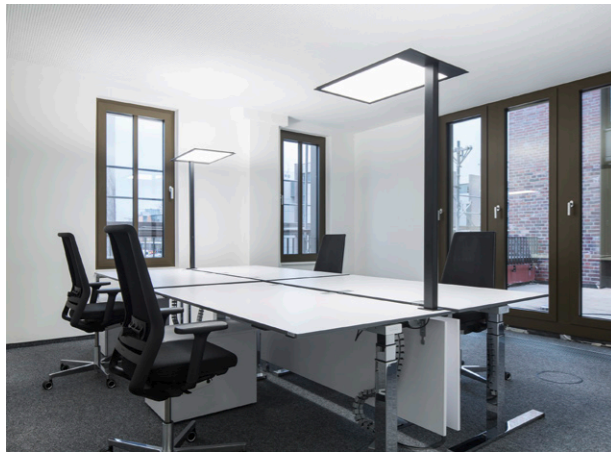

舒适的人体工学

通过座高、座深、座椅角度、扶手、腰托调节，从而设置专属自己的舒适感，贴合用户不同坐姿，以健康办公。“FIRA 最佳人体工学大奖”便是舒适座椅的最好的应征。

优雅的A级曲面

A级曲面在高端汽车设计中常常用到。局部抛光的铝合金扶手通过连续性的柔和曲率构成，而非简单的通过一定半径而筑成的圆形弯管扶手。

多功能同步倾仰

通过调节倾仰松紧度，给予不同身材的用户，对应匹配的倾仰力度支撑。

Ergonomic design for comfort

It can be adjusted from various dimensions to achieve comfort. Encourage appropriate adjustment of sitting posture. Reduce office diseases. So that user can concentrate on work.

Graceful class-A surface

Class-A surface is often used in automotive design. Such aesthetic surface plays up the graceful atmosphere in office space.

Synchronized tilt

Multi-functional mechanism for synchronized tilt. Automatic regulation of bounciness by sensing weight when the user leans back.

多场景适用

不管是高端会议室还是高管办公室，独特的外形设计，可以融合多种办公设计风格。

Application in various scenarios

High-end conference room or executive office, The unique appearance design makes it applicable to various office styles.

3D多功能扶手