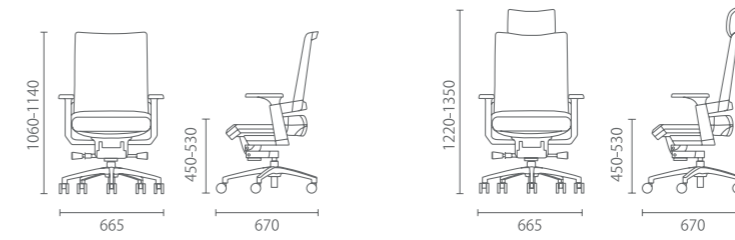

Standard Working Chair

标准版工作椅

Model 型号: July

Size 尺寸: W665 D670 H1060-1140 SH450-530

材质与功能

弹性座垫
2D铝合金抛光扶手, 带PU扶手软垫
气压升降, 同步倾仰可多段锁定
黑色塑胶椅轮
黑色塑胶五星脚

Material and Function

2D polished aluminium alloy armrests with PU pad
Multi-position lockable dual synchronized tilt, gas action
Black plastic five-star base
Black plastic castors

选配项

布面/超纤皮头枕
抛光五星脚
通透网布/全饰面椅背

Options

Upholstered fabric or microfiber leather headrest
Polished 5-star base
transparent mesh back/ upholstered fabric chair back