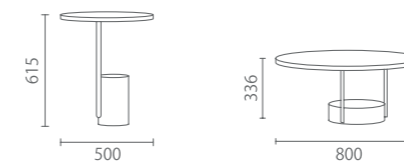

Panache

Designer: Joeri Reynaert

Double-seater sofa

双人沙发

Model 型号: Pan-S

Size 尺寸: W1760 D780 H765 SH420

材质与功能

全饰面包裹
钢制喷粉脚

Teapoy

茶几

Model 型号: Pan-CJ-G

Pan-CJ-A

Size 尺寸: ϕ 500 H615

ϕ 800 H336

材质与功能

18mm厚MFC台面
钢制喷粉台架
水泥底座

单人沙发

Model 型号: Pan-D

Size 尺寸: W1010 D780 H765 SH420

与雅而生

Panache系列正如光洁的羽毛一样, 经典优雅的外形, 配以优质的物料, 和一丝不苟地注重每一个细节, 与雅而生。沙发腿的管状设计, 使沙发的边缘变得别致, 更赋予此高端系列当代、风华正茂的气质。

Born with Elegance

Panache series are smooth like feathers. An innate sense of elegance is demonstrated by its classic appearance, selected quality materials, and scrupulous attention to every detail. The tubular design of sofa legs gives it a novel look, and exhibits the contemporary and youthful temperament of this high-end series.