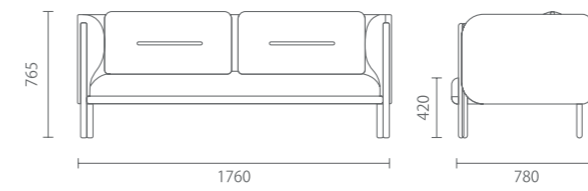

Panache

Designer: Joeri Reynaert

Double-seater sofa

双人沙发

Model 型号: Pan-S

Size 尺寸: W1760 D780 H765 SH420

材质与功能

全饰面包裹
钢制喷粉脚

Teapoy

茶几

Model 型号: Pan-CJ-G

Pan-CJ-A

Size 尺寸: ϕ 500 H615

ϕ 800 H336

材质与功能

18mm厚MFC台面
钢制喷粉台架
水泥底座

单人沙发

Model 型号: Pan-D

Size 尺寸: W1010 D780 H765 SH420

与雅而生

Panache系列正如光洁的羽毛一样, 经典优雅的外形, 配以优质的物料, 和一丝不苟地注重每一个细节, 与雅而生。沙发腿的管状设计, 使沙发的边缘变得别致, 更赋予此高端系列当代、风华正茂的气质。

Born with Elegance

Panache series are smooth like feathers. An innate sense of elegance is demonstrated by its classic appearance, selected quality materials, and scrupulous attention to every detail. The tubular design of sofa legs gives it a novel look, and exhibits the contemporary and youthful temperament of this high-end series.