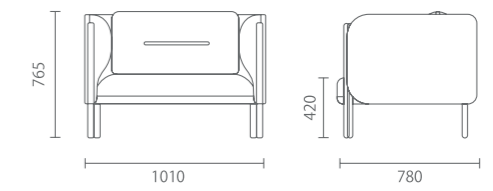

Panache

Designer: Joeri Reynaert

Double-seater sofa

双人沙发

Model 型号: Pan-S

Size 尺寸: W1760 D780 H765 SH420

材质与功能

全饰面包裹
钢制喷粉脚

单人沙发

Model 型号: Pan-D

Size 尺寸: W1010 D780 H765 SH420

与雅而生

Panache系列正如光洁的羽毛一样, 经典优雅的外形, 配以优质的物料, 和一丝不苟地注重每一个细节, 与雅而生。沙发腿的管状设计, 使沙发的边缘变得别致, 更赋予此高端系列当代、风华正茂的气质。

Born with Elegance

Panache series are smooth like feathers. An innate sense of elegance is demonstrated by its classic appearance, selected quality materials, and scrupulous attention to every detail. The tubular design of sofa legs gives it a novel look, and exhibits the contemporary and youthful temperament of this high-end series.